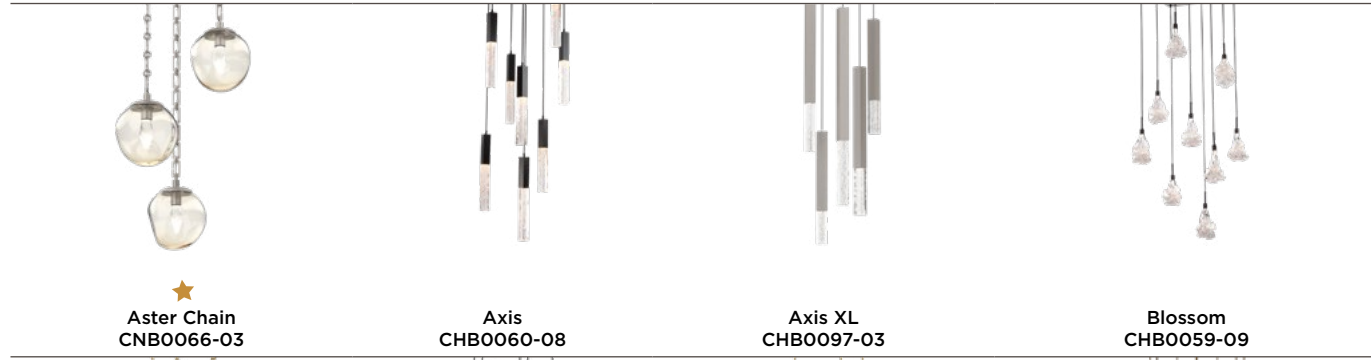

MULTI-PENDANT CHANDELIERS

Aalto
CHB0049-08

★
Aalto Chain
CNB0049-05

Aalto Mandrel
CHB0049-D3

Aster
CHB0066-08

★ Denotes new product