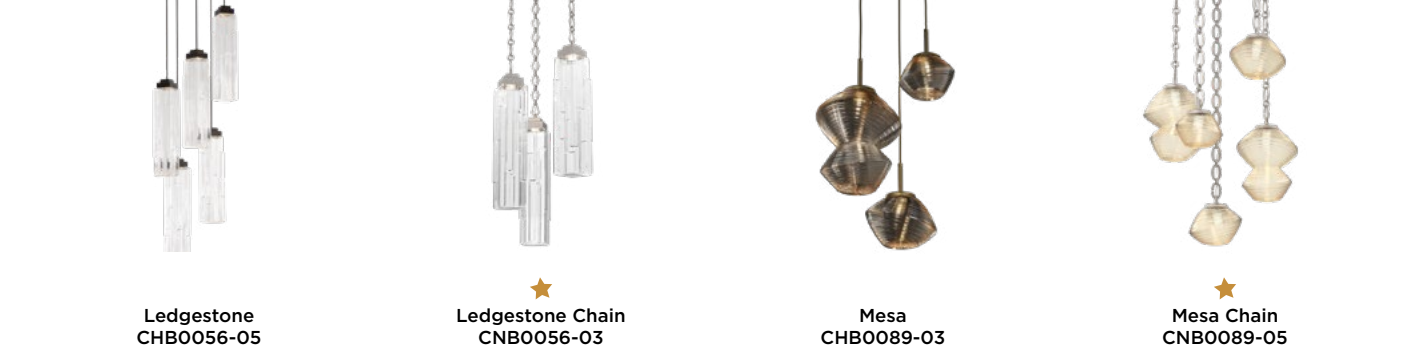

MULTI-PENDANT CHANDELIERS

Aalto
CHB0049-08

★
Aalto Chain
CNB0049-05

Aalto Mandrel
CHB0049-D3

Aster
CHB0066-08

★
Aster Chain
CNB0066-03

Axis
CHB0060-08

Axis XL
CHB0097-03

Blossom
CHB0059-09

★
Blossom Chain
CNB0059-03

Cabochon
CHB0093-05

★
Cirrus
CHB0098-03

Coppa
CHB0036-08

★ Denotes new product

MULTI-PENDANT CHANDELIERS CONT.

★
Coppa Chain
CNB0036-05

Cosmos
CHB0069-03

★
Cosmos Chain
CNB0069-05

★
Cumulus
CHB0099-05

Downtown Mesh
PLB0020-04

Ellisse
CHB0035-05

★
Ellisse Chain
CNB0035-03

Fiori
CHB0071-05

★
Fiori Chain
CNB0071-03