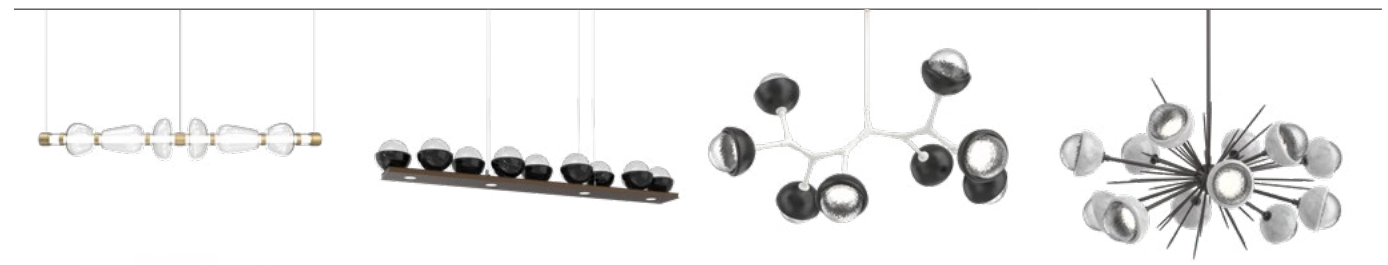

★ Denotes new product

LINEAR CHANDELIERS

Aalto Belvedere
PLB0049-48

★
Aalto Mandrel
PLB0049-04

Aalto Moda
PLB0049-M2

Aalto Modern Branch
PLB0049-BA

Aalto Oval Starburst
PLB0049-0A

Asscher
PLB0080-48

Axis Moda
PLB0060-3T

Axis Pivot
PLB0060-50

Blossom
PLB0059-48

Blossom Moda
PLB0059-M3

Blossom Modern Branch
PLB0059-BA

Blossom Oval Starburst
PLB0059-0A

★ Denotes new product

LINEAR CHANDELIERS CONT.