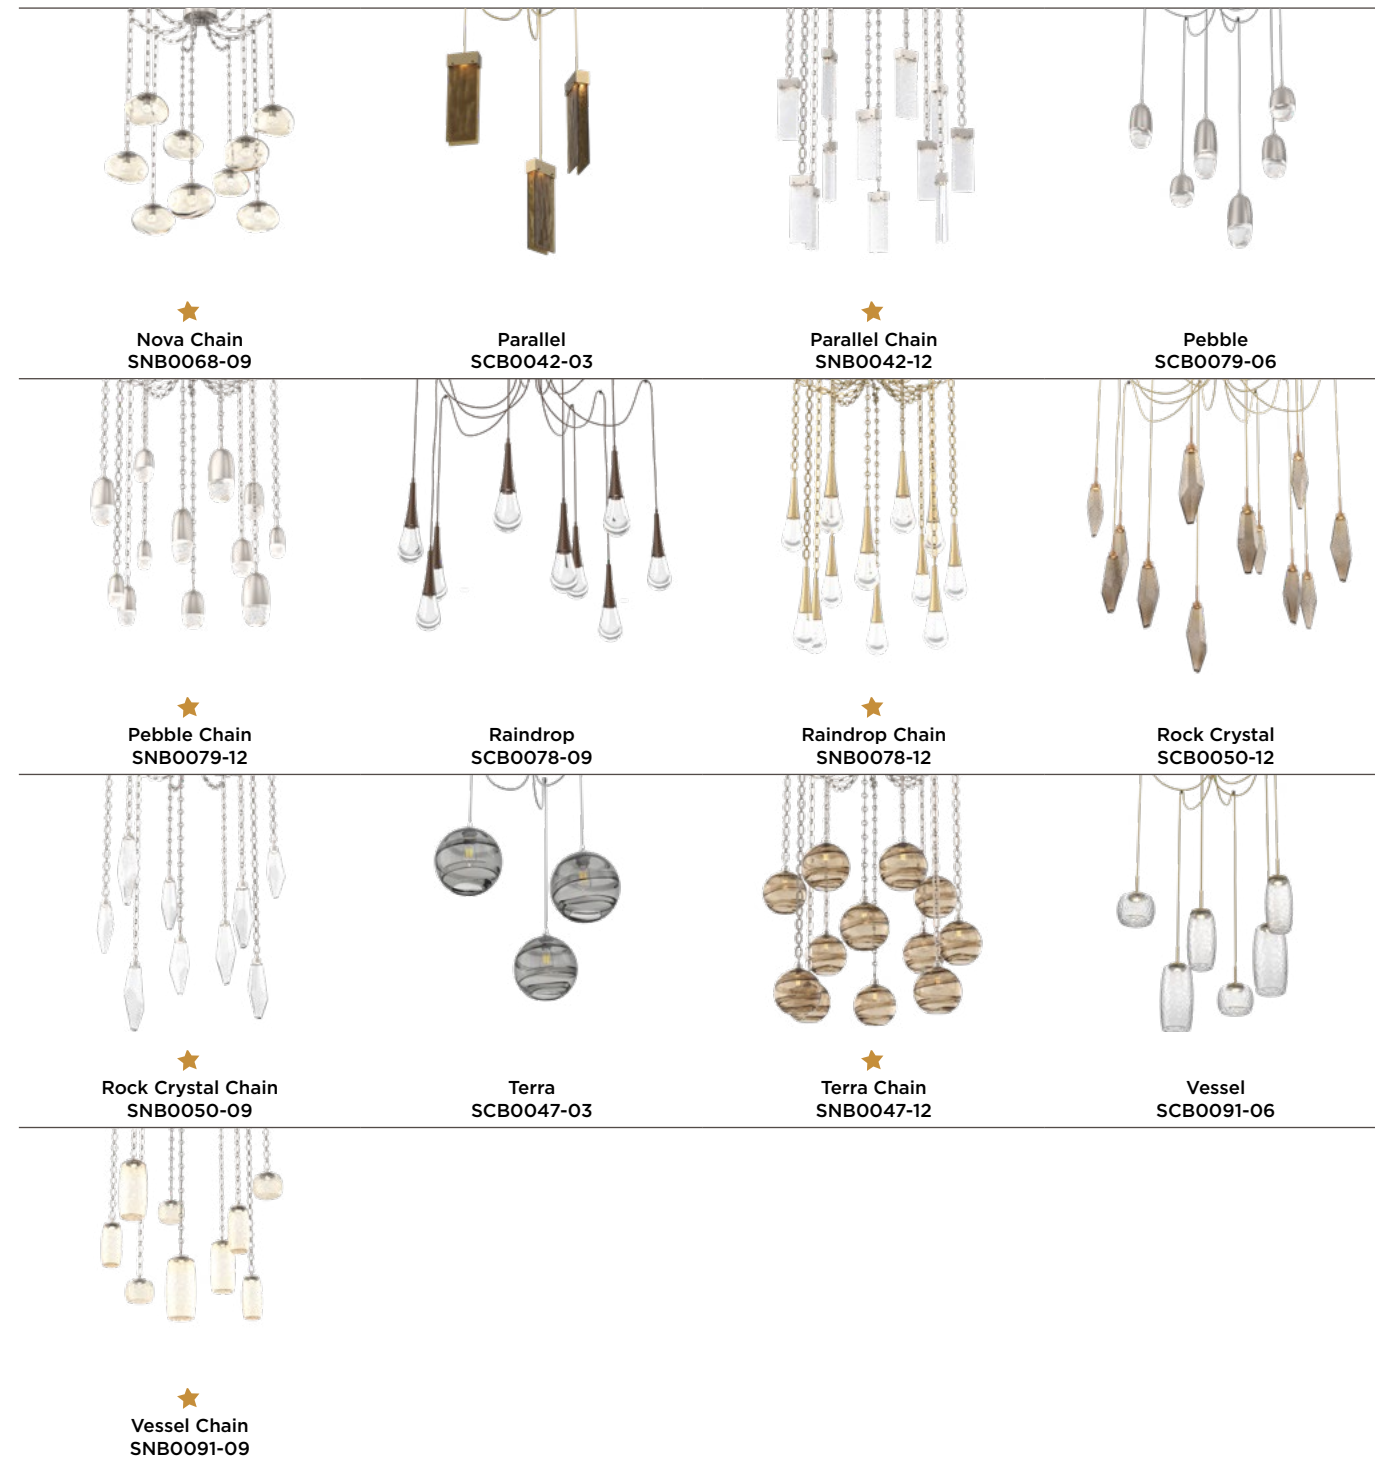

Fiori
SCB0071-03

★
Fiori Chain
SNB0071-09

Gaia
SCB0092-12

★
Gaia Chain
SNB0092-09

Gem
SCB0039-06

★
Gem Chain
SNB0039-09

Ledgestone
SCB0056-03

★
Ledgestone Chain
SNB0056-09

Mesa
SCB0089-12

★
Mesa Chain
SNB0089-09

Meteo
SCB0067-09

★
Meteo Chain
SNB0067-12

Misto
SCB0048-03

★
Misto Chain
SNB0048-09

Nova
SCB0068-06

★ Denotes new product

★ Denotes new product

SWAG CHANDELIERS CONT.

★ Denotes new product

SNB0039-06-GB-C-CH2
Gem 6-Light Swag Chain Chandelier
Shown:
Gilded Brass metallic finish (GB)
Clear blown glass (C)
Oval chain (CH2)

CHB0061-2B-HB-GC
Glacier Two-Tier Ring Chandelier
Shown:
Heritage Brass translucent finish (GB)
Glacier cast glass (GC)