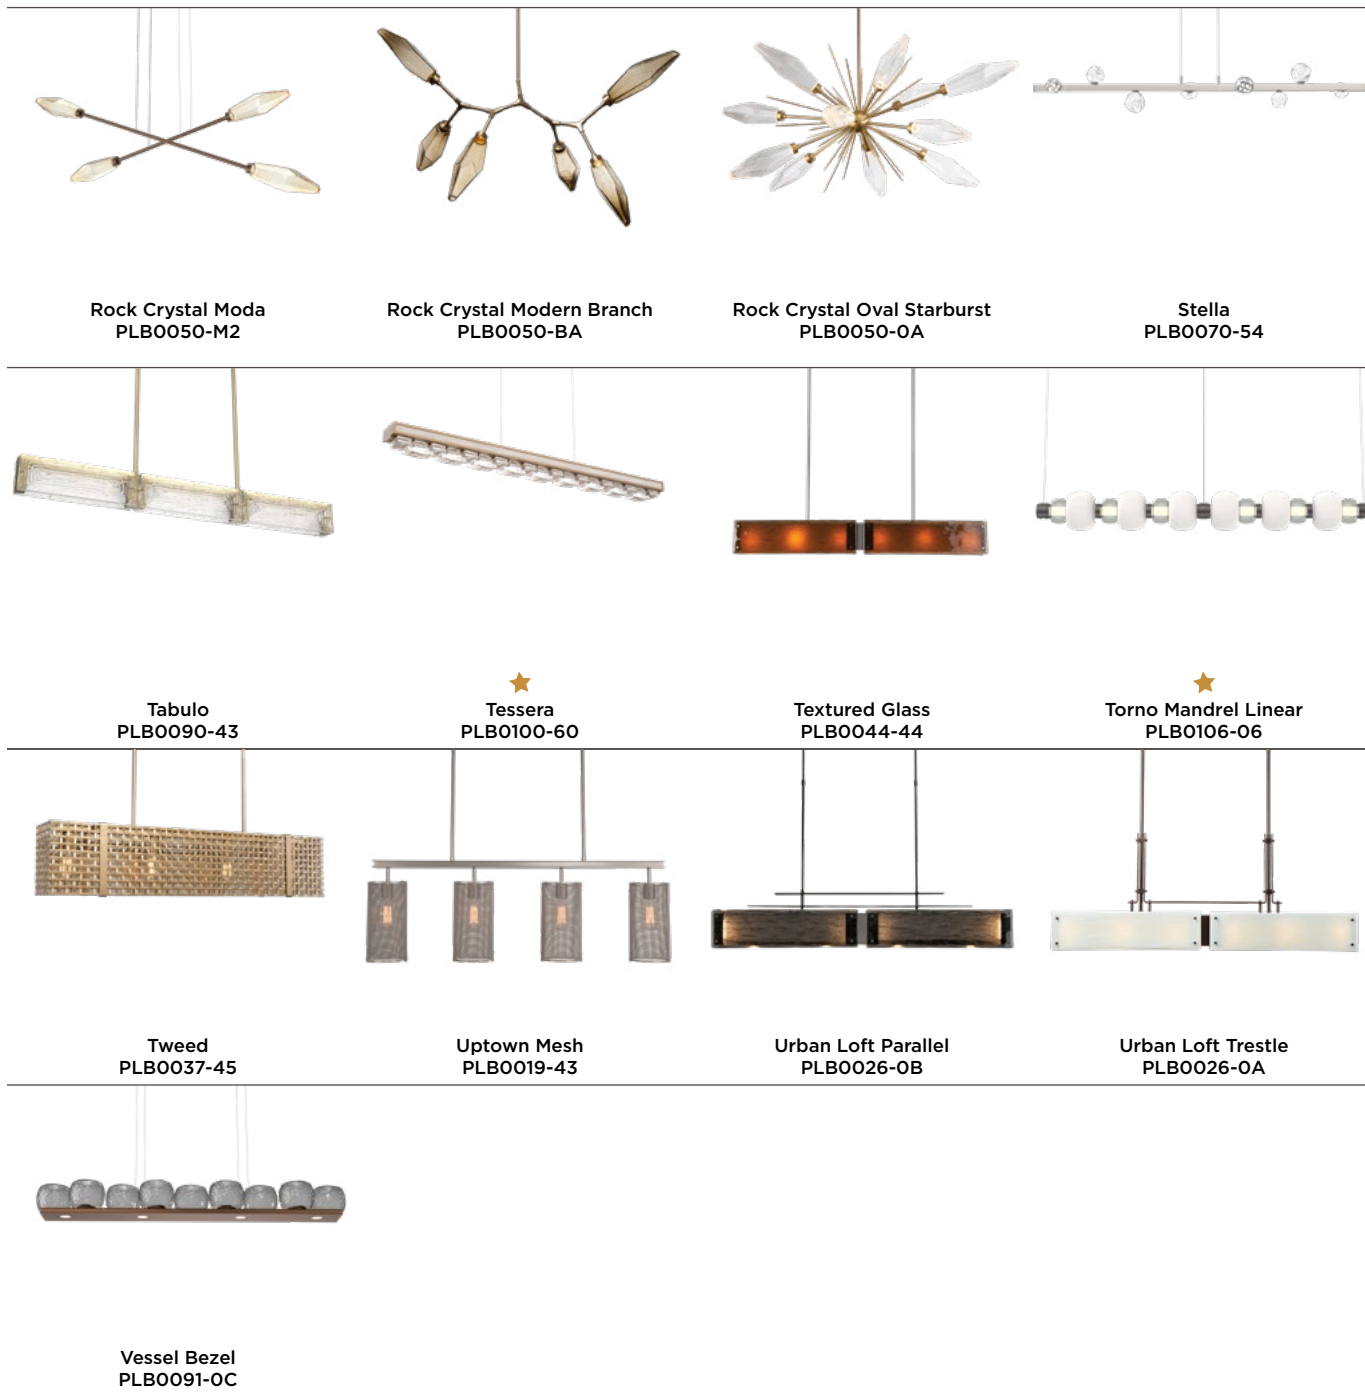

LINEAR CHANDELIERS CONT.