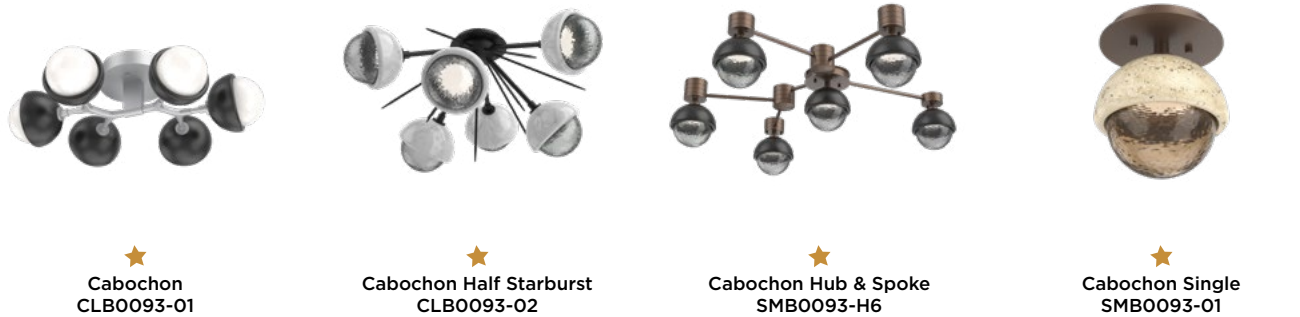

★ Denotes new product

CHB0100-38-FB-TE
Tessera Tetro 38" Ring Chandelier
Shown:
Flat Bronze metallic finish (FB)
Tetro cast glass (TE)

Vessel Bezel Ring
CHB0091-0C

Vessel Two-Tier Bezel Ring
CHB0091-2B

DRUMS

Tweed Double Drum
CHB0037-2B

Tweed Drum
CHB0037-24

Tweed Drum w/ Shade
CHB0037-24-SH

Uptown Mesh Drum
CHB0019-24

Uptown Mesh Drum w/ Shade
CHB0019-24-SH

★ Denotes new product

CHB0037-36-GB-SH
Tweed Drum with Linen Shade
Shown:
Gilded Brass metallic finish (GB)
Linen shade (SH)

FLUSH MOUNTS

★ Denotes new product

FLUSH MOUNTS CONT.

★ Denotes new product

FLUSH MOUNTS CONT.

Rock Crystal
CLB0050-01

Rock Crystal Half Starburst
CLB0050-02

Tempest
CLB0013-14

Tweed
CLB0037-14

Uptown Mesh
CLB0019-14

★ Denotes new product
Vessel Hub & Spoke
SMB0091-H3

Vessel Single Glass
SMB0091-01

CLB0093-02-MB-WL-BU
Cabochon Half Starburst Flush Mount
Shown:
Matte Black metallic finish (MB)
White blown glass (WL)
Poppy Blue accent (BU)