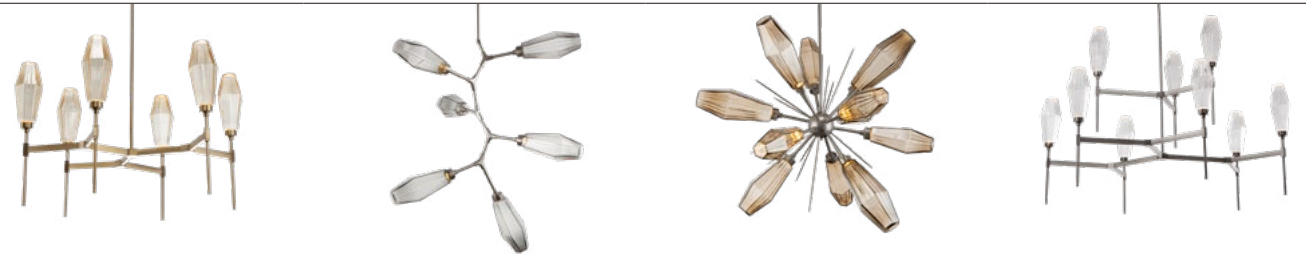

HAMMERTON S T U D I O

PRODUCT GALLERY | 2026

CHANDELIERS

Aalto Belvedere
CHB0049-37

Aalto Modern Vine
CHB0049-VA

Aalto Starburst
CHB0049-OA

Aalto Two-Tier Belvedere
CHB0049-54

Asscher Ring
CHB0080-36

Axis Hexagonal
CHB0060-35

Blossom Modern Vine
CHB0059-VA

Blossom Ring
CHB0059-36

Blossom Starburst
CHB0059-OA

Blossom Two-Tier Ring
CHB0059-2B

Cabochon Bezel Ring
CHB0093-OC

Cabochon Two-Tier Bezel Ring
CHB0093-2B

★ Denotes new product

CHANDELIERS CONT.

★ Cabochon Modern Vine
CHB0093-VA

★ Cabochon Starburst
CHB0093-OA

Carlyle Corona
CHB0033-OC

Carlyle Metro
CHB0033-48

Carlyle Square
CHB0033-OA

Cirrus Mobile
CHB0098-L6