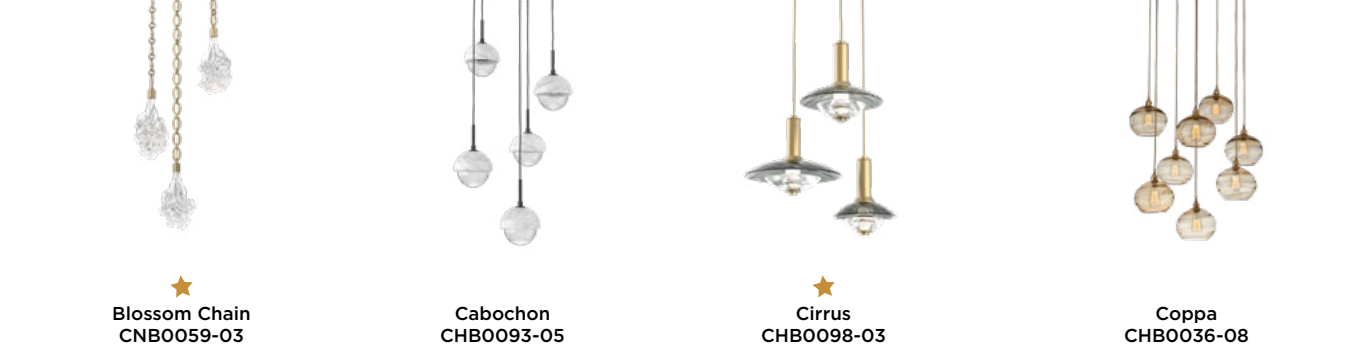

MULTI-PENDANT CHANDELIERS

★
Aster Chain
CNB0066-03

Axis
CHB0060-08

Axis XL
CHB0097-03

Blossom
CHB0059-09

★
Blossom Chain
CNB0059-03

Cabochon
CHB0093-05

★
Cirrus
CHB0098-03

Coppa
CHB0036-08

★ Denotes new product