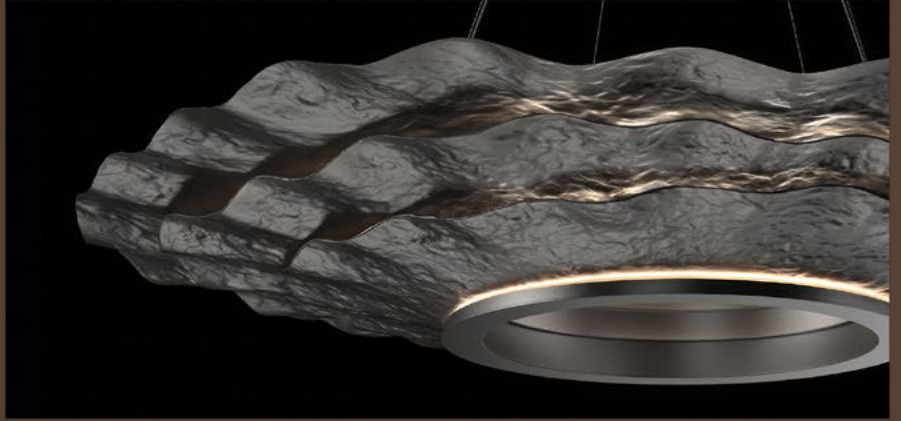

HAMMERTON S T U D I O

PRODUCT GALLERY | 2026

CHANDELIERS

Aalto Belvedere
CHB0049-37

Aalto Modern Vine
CHB0049-VA

Aalto Starburst
CHB0049-OA

Aalto Two-Tier Belvedere
CHB0049-54

Asscher Ring
CHB0080-36