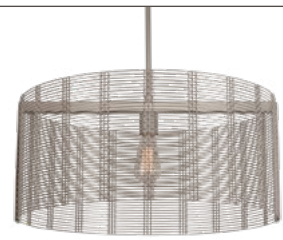

★ Denotes new product

CHB0100-38-FB-TE
Tessera Tetro 38" Ring Chandelier
Shown:
Flat Bronze metallic finish (FB)
Tetro cast glass (TE)

Vessel Bezel Ring
CHB0091-0C

Vessel Two-Tier Bezel Ring
CHB0091-2B

DRUMS