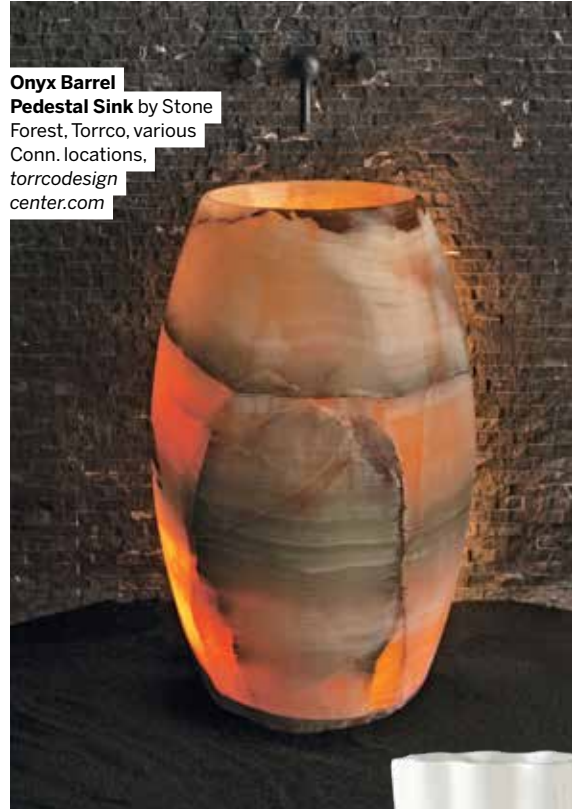

Onyx Barrel Pedestal Sink by Stone Forest, Torrco, various Conn. locations, torrcodesigncenter.com