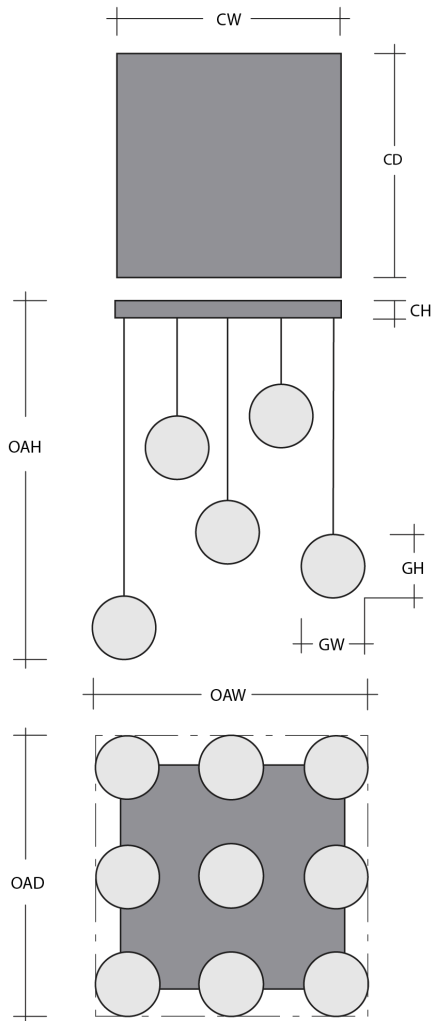

Coppa Square 9pc Multi-Pendant

Product Dimensions *Dimensions may vary up to 7/8"*

Overall Height	OAH	11 – 129 in
Overall Width	OAW	29.6 in
Overall Depth	OAD	29.6 in
Canopy Height	CH	1.7 in
Canopy Width	CW	24 in
Canopy Depth	CD	24 in

Glass Dimensions

Small Qty		9
Small Glass Height	GH	5.2 in
Small Glass Width	GW	8 in

Electrical

Bulb/Lamping Qty		9
Bulb/Lamping Type		Bulb
Bulbs Included		Not Included
Wattage		40 watts
Voltage		120 volts
Dimming Type		TRIAC
Certification		UL

Installation & Mounting

Weight: Lbs		65 lbs
Mounting Type		Structural
Suspension Type		Cloth Cord
Flat or Sloped		Sloped
Max Slope	SA	45 degrees
Slope Orientation		All
Location		Indoor/Dry

Other Information

Warranty		See Website

Project Notes

Name:

Location:

Quantity:

Finish Color:

Glass Color:

Notes: