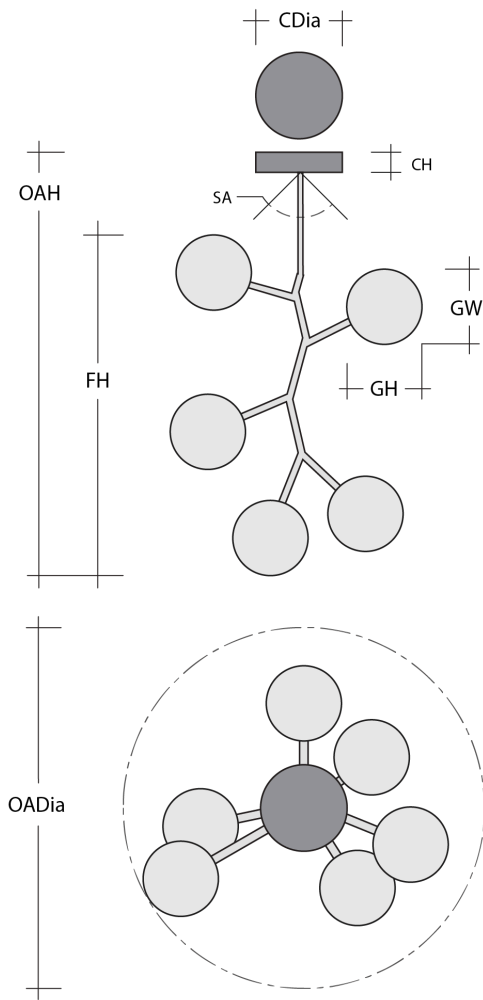

Gem Modern Vine - 6pc

This modern chandelier seamlessly fuses several design elements into one bold look. An intriguing juxtaposition of organic and geometric design, this versatile fixture offers a playful yet sophisticated look that suits a wide range of interior styles.

Novel Brass
(NB)

Glass Options

Amber (A)

Bronze (B)

Clear (C)

Smoke (S)

Product Notes - PLEASE READ:

- All Hammerton Studio fixtures are handcrafted by artisans. Subtle imperfections reflect the mark of the maker and should be expected.
- This product may incorporate both steel and aluminum material. Transparent finishes may vary between steel and aluminum components.
- Products incorporating artisan blown and cast glass may create dramatic patterns of light and shadow on surrounding surfaces. While this is often desirable, shadowing can be minimized by adding recessed ceiling light to the installation area.

General Notes:

- Visit studio.hammerton.com to read our complete warranty.
- All dimensions are in inches unless otherwise noted. Dimensions may vary up to 7/8".

Revision date: 2025-03-17

[Scan for Product & Install Info](#)

Gem Modern Vine - 6pc

Product Dimensions *Dimensions may vary up to 7/8"*

Overall Height	OAH	39 – 93 in
Overall Diameter	OADia	30 in
Canopy Height	CH	0.8 in
Canopy Diameter	CDia	6 in
Fixture Height	FH	26.5 in