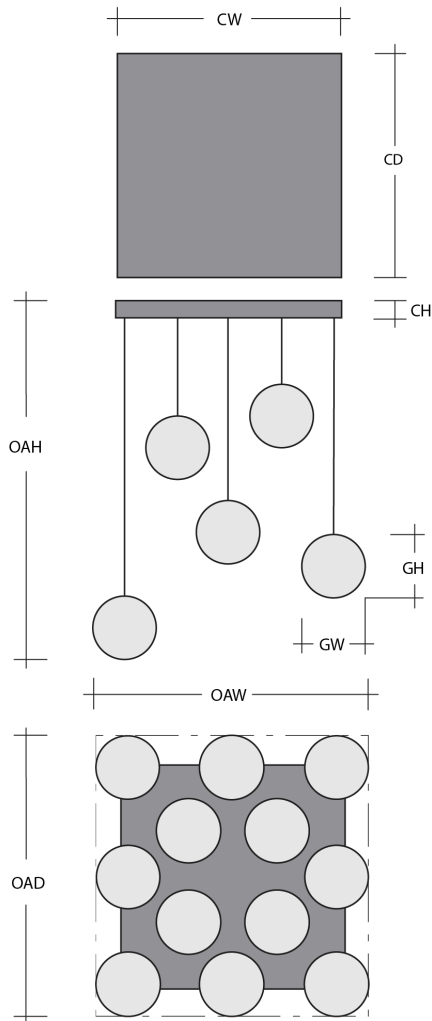

Oil Rubbed
Bronze (RB)

Glass Colors

Bronze
Granite (BG)

Clear
Rimelight
(CR)

Smoke
Granite (SG)

Clear
Granite (CG)

Product Notes - PLEASE READ:

- All Hammerton Studio fixtures are handcrafted by artisans. Subtle imperfections reflect the mark of the maker and should be expected.
- This product may incorporate both steel and aluminum material. Transparent finishes may vary between steel and aluminum components.
- Products incorporating artisan blown and cast glass may create dramatic patterns of light and shadow on surrounding surfaces. While this is often desirable, shadowing can be minimized by adding recessed ceiling light to the installation area.

General Notes:

- Visit studio.hammerton.com to read our complete warranty.
- All dimensions are in inches unless otherwise noted. Dimensions may vary up to 7/8".

Revision date: 2025-01-24

[Scan for Product & Install Info](#)

Parallel Square 12pc Multi-Pendant

Product Dimensions *Dimensions may vary up to 7/8"*

Overall Height	OAH	19 – 135 in
Overall Width	OAW	31.9 in
Overall Depth	OAD	31.9 in
Canopy Height	CH	1.7 in
Canopy Width	CW	30 in
Canopy Depth	CD	30 in

Glass Dimensions

Medium Qty		12
Medium Glass Height	GH	12.9 in
Medium Glass Width	GW	4.3 in

Electrical

Bulb/Lamping Qty		12
Bulb/Lamping Type		LED
Wattage		63 watts
Voltage		120 volts
Total Source Lumens		5043 lumens
Dimming Type		TRIAC/ELV
Correlated Color Temp: CCT		2700K or 3000K
Color Rendering Index: CRI		93+
Certification		ETL