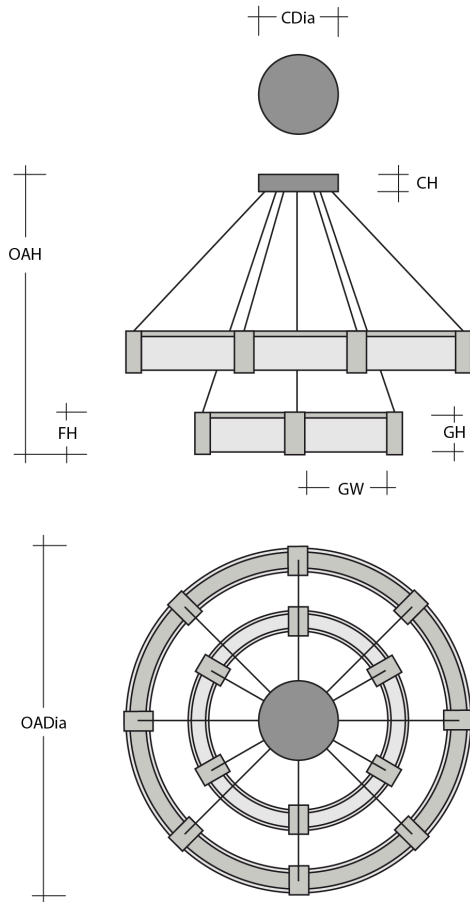

Parallel Two-Tier Ring - 48-Inch

The Parallel Two tier Ring Chandelier features floating LED-illuminated panels of glittering kiln fused & hand textured glass, each skillfully fabricated by Hammerton artisans. Additional downlights provide plenty of task lighting. Sleek lines and minimal metalwork make this handcrafted glass chandelier an ideal choice for contemporary and modern interiors. Choose from several glass textures, glass colors, and finishes.

General Notes:

- Visit studio.hammerton.com to read our complete warranty.
- All dimensions are in inches unless otherwise noted. Dimensions may vary up to 7/8".

Revision date: 2025-06-30

Scan for Product &
[Install Info](#)

Parallel Two-Tier Ring - 48-Inch

Product Dimensions *Dimensions may vary up to 7/8"*

Overall Height	OAH	40.8 – 125 in
Overall Diameter	OADia	49 in
Canopy Height	CH	2.2 in
Canopy Diameter	CDia	11.5 in
Fixture Height	FH	4.9 in

Glass Dimensions

Large Outer Glass Qty		6
Large Inner Glass Qty		6
Small Outer Glass Qty		4
Small Inner Glass Qty		4
Large Outer Glass Height	GH	4.5 in
Large Outer Glass Width	GW	21.9 in
Large Inner Glass Height	GH	4.5 in
Large Inner Glass Width	GW	20.8 in
Small Outer Glass Height	GH	4.5 in
Small Outer Glass Width	GW	21.3 in
Small Inner Glass Height	GH	4.5 in
Small Inner Glass Width	GW	19.7 in