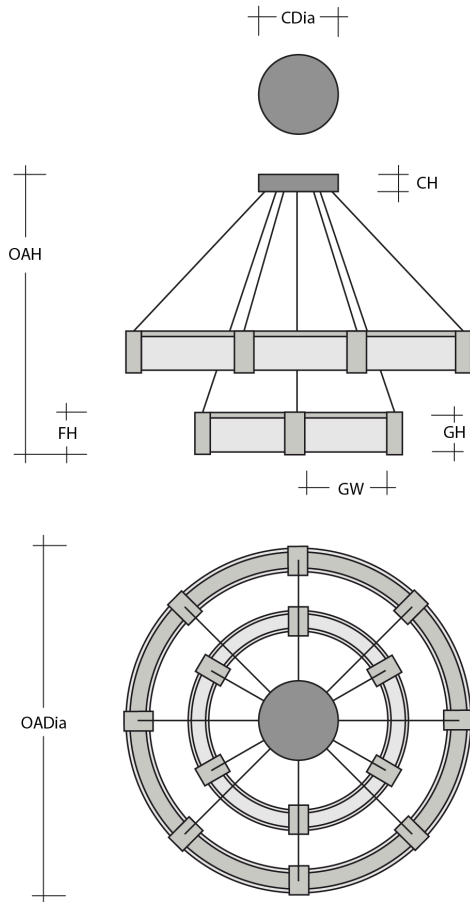

Parallel Two-Tier Ring - 72-Inch

The Parallel Two tier Ring Chandelier features floating LED-illuminated panels of glittering kiln fused & hand textured glass, each skillfully fabricated by Hammerton artisans. Additional downlights provide plenty of task lighting. Sleek lines and minimal metalwork make this handcrafted glass chandelier an ideal choice for contemporary and modern interiors. Choose from several glass textures, glass colors, and finishes.

[Scan for Product &
Install Info](#)

General Notes:

- Visit studio.hammerton.com to read our complete warranty.
- All dimensions are in inches unless otherwise noted. Dimensions may vary up to 7/8".

Revision date: 2025-11-06

Parallel Two-Tier Ring - 72-Inch

Product Dimensions *Dimensions may vary up to 7/8"*

Overall Height	OAH	40 – 124 in
Overall Diameter	OADia	72 in
Canopy Height	CH	2.5 in
Canopy Diameter	CDia	18.5 in
Fixture Height	FH	6.5 in

Glass Dimensions

Large Outer Glass Qty		9
Large Inner Glass Qty		9
Small Outer Glass Qty		6
Small Inner Glass Qty		6
Large Outer Glass Height	GH	6 in
Large Outer Glass Width	GW	21.8 in
Large Inner Glass Height	GH	6 in
Large Inner Glass Width	GW	21.4 in
Small Outer Glass Height	GH	6 in
Small Outer Glass Width	GW	20.3 in
Small Inner Glass Height	GH	6 in
Small Inner Glass Width	GW	15.6 in