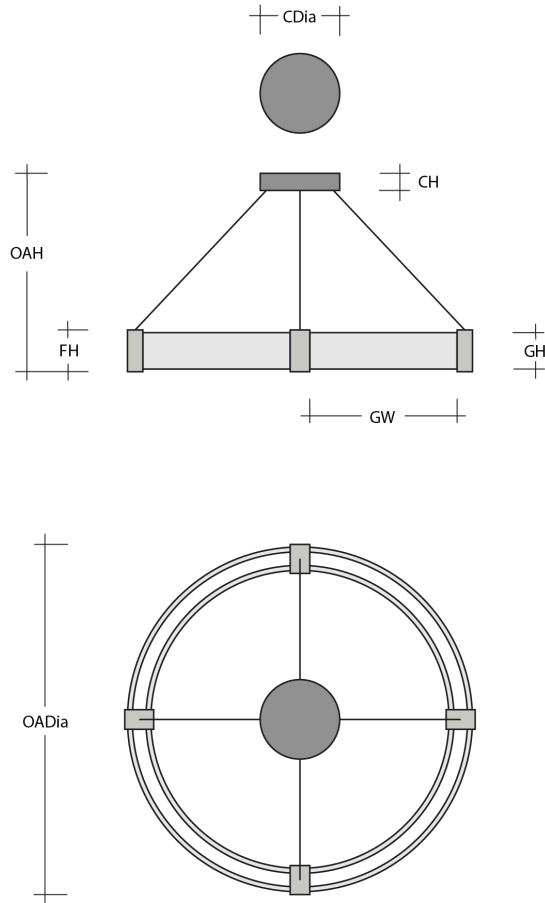

Scan for Product &
[Install Info](#)

General Notes:

- Visit studio.hammerton.com to read our complete warranty.
- All dimensions are in inches unless otherwise noted. Dimensions may vary up to 7/8".

Revision date: 2025-05-20

Parallel Ring - 34-Inch

Product Dimensions *Dimensions may vary up to 7/8"*

Overall Height	OAH	22 – 124.6 in
Overall Diameter	OADia	33 in
Canopy Height	CH	1.8 in
Canopy Diameter	CDia	8 in
Fixture Height	FH	4.8 in

Glass Dimensions

Large Outer Glass Qty		4
Large Inner Glass Qty		4
Large Outer Glass Height	GH	4.5 in
Large Outer Glass Width	GW	21.3 in
Large Inner Glass Height	GH	4.5 in
Large Inner Glass Width	GW	19.6 in