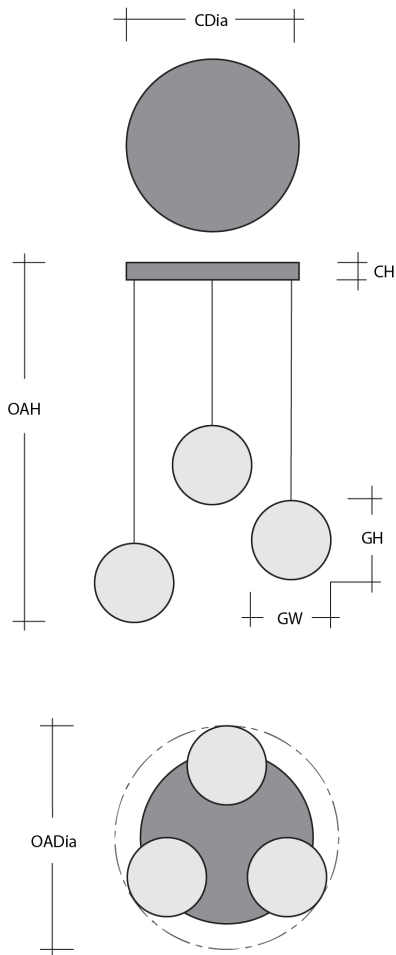

Terra Round 3pc Multi-Pendant

Product Dimensions *Dimensions may vary up to 7/8"*

Overall Height	OAH	14.1 – 132.1 in
Overall Diameter	OADia	21 in
Canopy Height	CH	1.6 in
Canopy Diameter	CDia	16.5 in

Glass Dimensions

Large Qty		3
Large Glass Height	GH	8.4 in
Large Glass Width	GW	9 in

Electrical

Bulb/Lamping Qty		3
Bulb/Lamping Type		Bulb
Bulbs Included		Not Included
Wattage		40 watts
Voltage		120 volts
Dimming Type		TRIAC
Certification		UL

Installation & Mounting

Weight: Lbs		16 lbs
Mounting Type		J-Box
Minimum J-Box size		4L X 4W X 1.5D in
Suspension Type		Cloth Cord
Flat or Sloped		Sloped
Max Slope	SA	45 degrees
Slope Orientation		All
Location		Indoor/Dry

Other Information

Warranty		See Website

Project Notes

Name:

Location:

Quantity:

Finish Color:

Glass Color:

Notes: