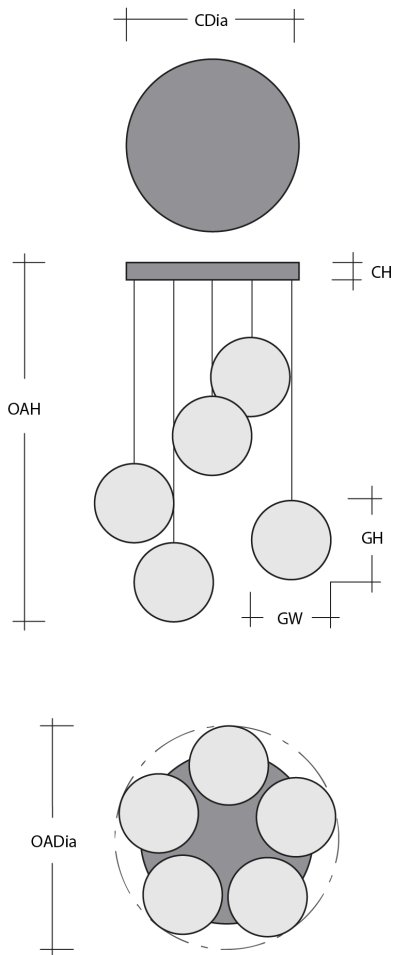

Misto Round 5pc Multi-Pendant

The Misto Round Multi-pendant Chandelier combines all three Hammerton Studio Optic Blown Glass shade styles in groups of 3, 5, 8 or 11 under a single round canopy. Each fixture is available in a choice of glass colors and finishes.

Clear (OC)

Smoke (OS)

Product Notes - PLEASE READ:

- All Hammerton Studio fixtures are handcrafted by artisans. Subtle imperfections reflect the mark of the maker and should be expected.
- This product may incorporate both steel and aluminum material. Transparent finishes may vary between steel and aluminum components.
- Products incorporating artisan blown and cast glass may create dramatic patterns of light and shadow on surrounding surfaces. While this is often desirable, shadowing can be minimized by adding recessed ceiling light to the installation area.

General Notes:

- Visit studio.hammerton.com to read our complete warranty.
- All dimensions are in inches unless otherwise noted. Dimensions may vary up to 7/8".

Revision date: 2025-04-03

Scan for Product &
[Install Info](#)

Misto Round 5pc Multi-Pendant

Product Dimensions *Dimensions may vary up to 7/8"*

Overall Height	OAH	16.3 – 134.3 in
Overall Diameter	OADia	23 in
Canopy Height	CH	1.6 in
Canopy Diameter	CDia	16.5 in

Glass Dimensions