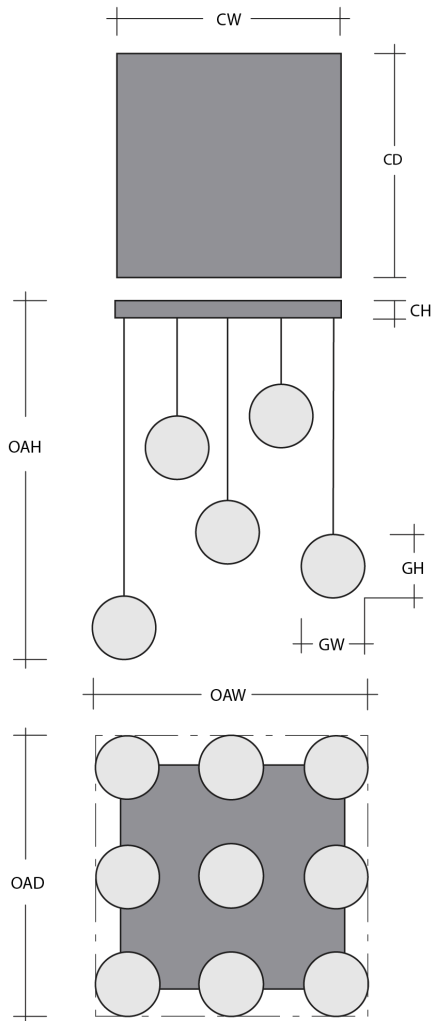

Misto Square 9pc Multi-Pendant

Product Dimensions *Dimensions may vary up to 7/8"*

Overall Height	OAH	16.4 – 134.4 in
Overall Width	OAW	30.6 in
Overall Depth	OAD	30.6 in
Canopy Height	CH	1.7 in
Canopy Width	CW	24 in
Canopy Depth	CD	24 in

Glass Dimensions

Large Qty		3
Medium Qty		3
Small Qty		3
Large Glass Height	GH	8.4 in
Large Glass Width	GW	9 in
Medium Glass Height	GH	10.6 in
Medium Glass Width	GW	6.5 in
Small Glass Height	GH	5.2 in
Small Glass Width	GW	8 in

Electrical

Bulb/Lamping Qty		9
Bulb/Lamping Type		Bulb
Bulbs Included		Not Included
Wattage		40 watts
Voltage		120 volts
Dimming Type		TRIAC
Certification		UL

Installation & Mounting

Weight: Lbs		65 lbs
Mounting Type		Structural
Suspension Type		Cloth Cord
Flat or Sloped		Sloped
Max Slope	SA	45 degrees
Slope Orientation		All
Location		Indoor/Dry

Other Information

Warranty		See Website

Project Notes

Name:

Location:

Quantity:

Finish Color:

Glass Color:

Notes: