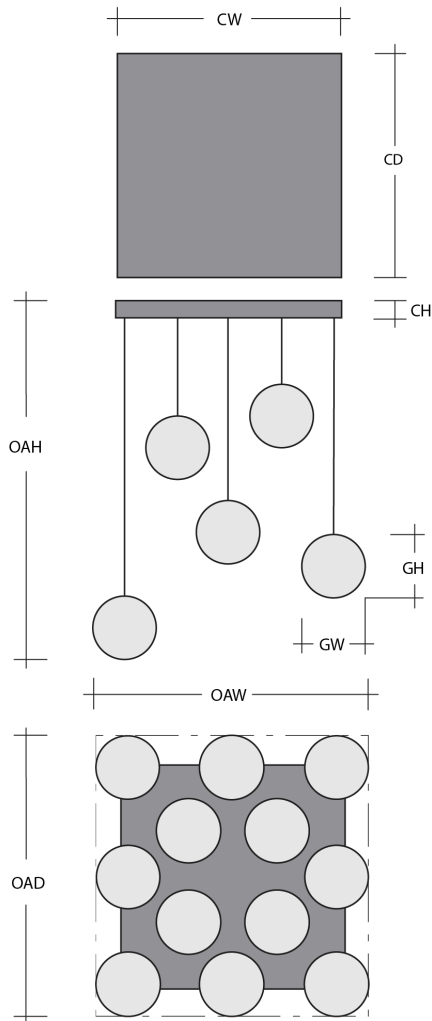

Clear (CC)

Smoke (CS)

Product Notes - PLEASE READ:

- All Hammerton Studio fixtures are handcrafted by artisans. Subtle imperfections reflect the mark of the maker and should be expected.
- This product may incorporate both steel and aluminum material. Transparent finishes may vary between steel and aluminum components.
- Products incorporating artisan blown and cast glass may create dramatic patterns of light and shadow on surrounding surfaces. While this is often desirable, shadowing can be minimized by adding recessed ceiling light to the installation area.

General Notes:

- Visit studio.hammerton.com to read our complete warranty.
- All dimensions are in inches unless otherwise noted. Dimensions may vary up to 7/8".

Revision date: 2025-01-21

[Scan for Product & Install Info](#)

Rock Crystal Square 12pc Multi-Pendant

Product Dimensions *Dimensions may vary up to 7/8"*

Overall Height	OAH	21.2 – 139.2 in
Overall Width	OAW	32.2 in
Overall Depth	OAD	32.2 in
Canopy Height	CH	1.7 in
Canopy Width	CW	30 in
Canopy Depth	CD	30 in

Glass Dimensions

Large Qty		4
Medium Qty		4
Small Qty		4
Large Glass Height	GH	13.9 in
Large Glass Width	GW	4.3 in
Medium Glass Height	GH	12.1 in
Medium Glass Width	GW	4.1 in
Small Glass Height	GH	10.7 in
Small Glass Width	GW	3.9 in