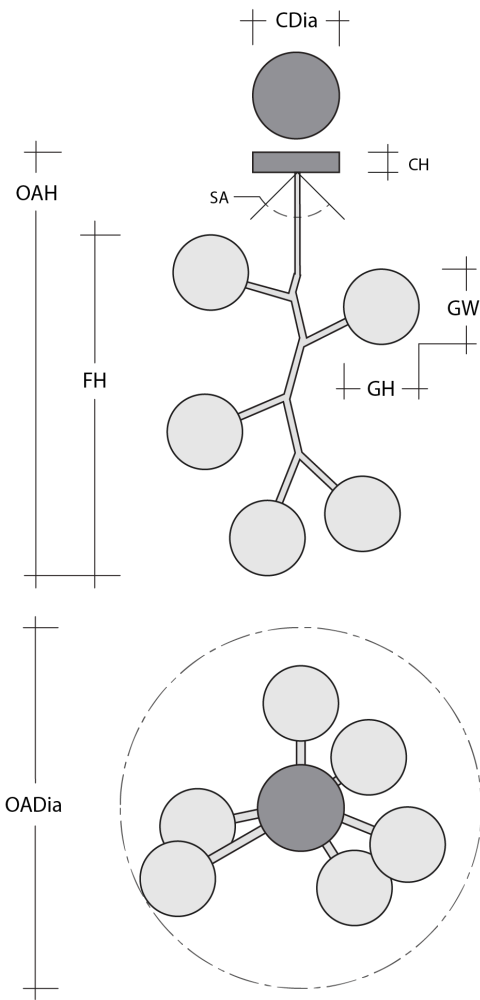

Novel Brass
(NB)

Glass Options

Amber (CA)

Bronze (CB)

Clear (CC)

Smoke (CS)

Product Notes - PLEASE READ:

- All Hammerton Studio fixtures are handcrafted by artisans. Subtle imperfections reflect the mark of the maker and should be expected.
- This product may incorporate both steel and aluminum material. Transparent finishes may vary between steel and aluminum components.
- Products incorporating artisan blown and cast glass may create dramatic patterns of light and shadow on surrounding surfaces. While this is often desirable, shadowing can be minimized by adding recessed ceiling light to the installation area.

General Notes:

- Visit studio.hammerton.com to read our complete warranty.
- All dimensions are in inches unless otherwise noted. Dimensions may vary up to 7/8".

Revision date: 2025-03-17

[Scan for Product & Install Info](#)

Rock Crystal Modern Vine - 6pc

Product Dimensions *Dimensions may vary up to 7/8"*

| | | |
|------------------|---|------------|
| Overall Height | OAH | 39 – 93 in |
| Overall Diameter | OADia | 38.8 in |
| Canopy Height | CH | 0.8 in |
| Canopy Diameter | CDia | 6 in |
| Fixture Height | FH | 27.3 in |
| Notes | Dimensions can vary depending on installation | |

Glass Dimensions

| | | |
|---------------------|----|---------|
| Medium Qty | | 3 |
| Medium Glass Height | GH | 12.1 in |
| Medium Glass Width | GW | 4.1 in |
| Small Qty | | 3 |
| Small Glass Height | GH | 10.7 in |
| Small Glass Width | GW | 3.9 in |