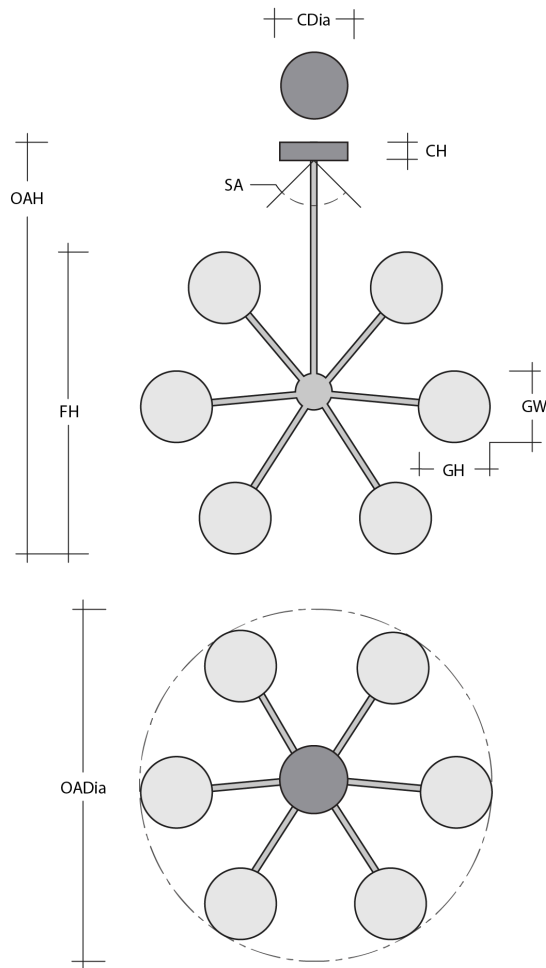

Novel Brass
(NB)

Glass Options

Blossom
Clear (BC)

Product Notes - PLEASE READ:

- All Hammerton Studio fixtures are handcrafted by artisans. Subtle imperfections reflect the mark of the maker and should be expected.
- This product may incorporate both steel and aluminum material. Transparent finishes may vary between steel and aluminum components.
- Products incorporating artisan blown and cast glass may create dramatic patterns of light and shadow on surrounding surfaces. While this is often desirable, shadowing can be minimized by adding recessed ceiling light to the installation area.

General Notes:

- Visit studio.hammerton.com to read our complete warranty.
- All dimensions are in inches unless otherwise noted. Dimensions may vary up to 7/8".

Revision date: 2025-11-05

Scan for Product &
[Install Info](#)

Blossom Starburst - Medium

Product Dimensions *Dimensions may vary up to 7/8"*

Overall Height	OAH	33.8 – 77.5 in
Overall Diameter	OADia	34.4 in
Canopy Height	CH	1.7 in
Canopy Diameter	CDia	8.5 in
Fixture Height	FH	26.4 in

Glass Dimensions

Blossom Qty		12
Blossom Glass Height	GH	8.5 ±1.5 in
Blossom Glass Width	GW	5.6 ±2 in

Electrical

Bulb/Lamping Qty		12
Bulb/Lamping Type		LED
Wattage		21 watts
Voltage		120 volts
Total Source Lumens		1927 lumens
Dimming Type		TRIAC/ELV
Correlated Color Temp: CCT		2700K or 3000K
Color Rendering Index: CRI		93+
Certification		ETL