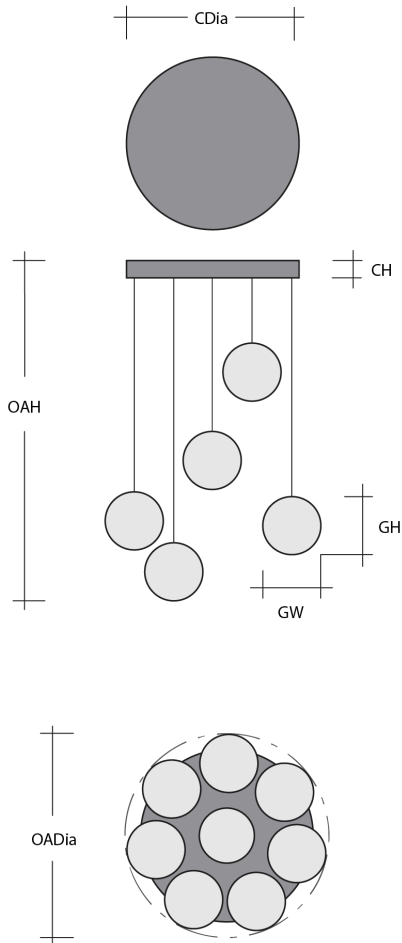

Cosmos Round 8pc Multi-Pendant (LED)

Product Dimensions *Dimensions may vary up to 7/8"*

Overall Height	OAH	19.1 – 137.1 in
Overall Diameter	OADia	31.9 in
Canopy Height	CH	1.7 in
Canopy Diameter	CDia	24 in

Glass Dimensions

Aster Qty		3
Aster Glass Height	GH	9.8 in
Aster Glass Width	GW	9.7 in
Meteo Qty		3
Meteo Glass Height	GH	11.1 in
Meteo Glass Width	GW	8 in
Nova Qty		2
Nova Glass Height	GH	7.4 in
Nova Glass Width	GW	10 in

Electrical

Bulb/Lamping Qty		8
Bulb/Lamping Type		LED
Wattage		42 watts
Voltage		120 volts
Total Source Lumens		3362 lumens
Dimming Type		TRIAC/ELV
Correlated Color Temp: CCT		2700K or 3000K
Color Rendering Index: CRI		93+
Certification		ETL

Installation & Mounting

Weight: Lbs		98 lbs
Mounting Type		Structural
Suspension Type		Cloth Cord
Flat or Sloped		Sloped
Max Slope	SA	45 degrees
Slope Orientation		All
Location		Indoor/Dry

Other Information

Warranty		See Website

Project Notes

Name:

Location:

Quantity:

Finish Color:

Glass Color:

Notes: