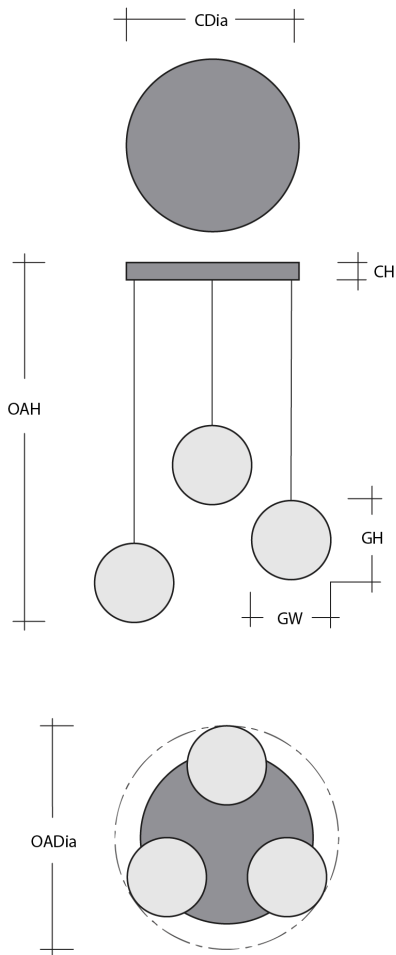

- All Hammerton Studio fixtures are handcrafted by artisans. Subtle imperfections reflect the mark of the maker and should be expected.
- This product may incorporate both steel and aluminum material. Transparent finishes may vary between steel and aluminum components.
- Products incorporating artisan blown and cast glass may create dramatic patterns of light and shadow on surrounding surfaces. While this is often desirable, shadowing can be minimized by adding recessed ceiling light to the installation area.

General Notes:

- Visit studio.hammerton.com to read our complete warranty.
- All dimensions are in inches unless otherwise noted. Dimensions may vary up to 7/8".

Revision date: 2025-01-16

[Scan for Product & Install Info](#)

Fiori Round 3pc Multi-Pendant

Product Dimensions *Dimensions may vary up to 7/8"*

| | | |
|------------------|-------|-----------------|
| Overall Height | OAH | 17.6 – 135.6 in |
| Overall Diameter | OADia | 16.5 in |
| Canopy Height | CH | 1.6 in |
| Canopy Diameter | CDia | 16.5 in |

Glass Dimensions

| | | |
|---------------------|----|---------|
| Medium Qty | | 3 |
| Medium Glass Height | GH | 10.4 in |
| Medium Glass Width | GW | 4 in |

Electrical

| | | |
|----------------------------|--|-------------|
| Bulb/Lamping Qty | | 3 |
| Bulb/Lamping Type | | LED |
| Wattage | | 16 watts |
| Voltage | | 120 volts |
| Total Source Lumens | | 1261 lumens |
| Dimming Type | | TRIAC/ELV |
| Correlated Color Temp: CCT | | 3000K |
| Color Rendering Index: CRI | | 93+ |
| Certification | | ETL |