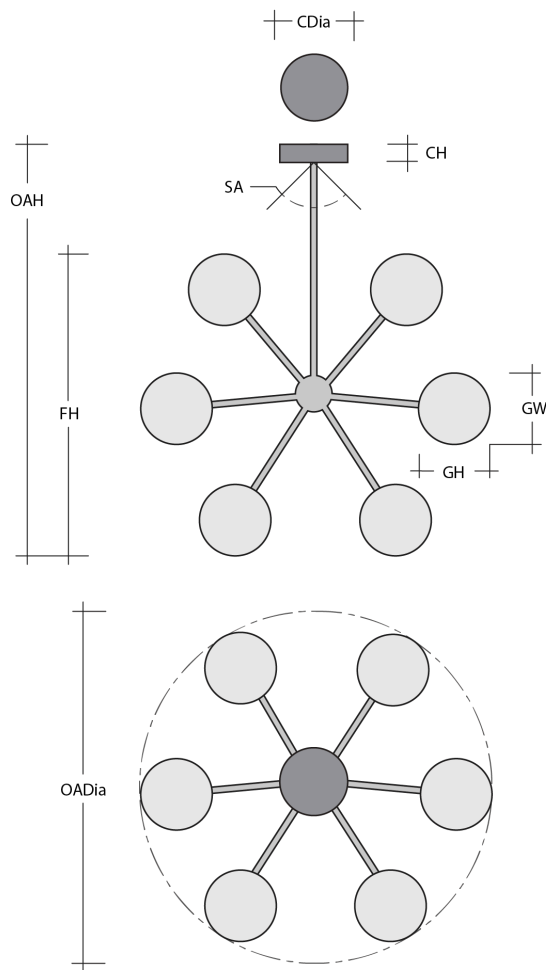

Product Notes - PLEASE READ:

- All Hammerton Studio fixtures are handcrafted by artisans. Subtle imperfections reflect the mark of the maker and should be expected.
- This product may incorporate both steel and aluminum material. Transparent finishes may vary between steel and aluminum components.
- Products incorporating artisan blown and cast glass may create dramatic patterns of light and shadow on surrounding surfaces. While this is often desirable, shadowing can be minimized by adding recessed ceiling light to the installation area.

General Notes:

- Visit studio.hammerton.com to read our complete warranty.
- All dimensions are in inches unless otherwise noted. Dimensions may vary up to 7/8".

Revision date: 2025-06-18

Scan for Product &
[Install Info](#)

Fiori Starburst - Medium

Product Dimensions *Dimensions may vary up to 7/8"*

Overall Height	OAH	34.6 – 76.7 in
Overall Diameter	OADia	36.7 in
Canopy Height	CH	0.8 in
Canopy Diameter	CDia	6 in
Fixture Height	FH	28.1 in

Glass Dimensions

Medium Qty		12
Medium Glass Height	GH	10.4 in
Medium Glass Width	GW	4 in

Electrical

Bulb/Lamping Qty		12
Bulb/Lamping Type		LED
Wattage		21 watts
Voltage		120 volts
Total Source Lumens		1927 lumens
Dimming Type		TRIAC/ELV
Correlated Color Temp: CCT		3000K
Color Rendering Index: CRI		93+
Certification		ETL