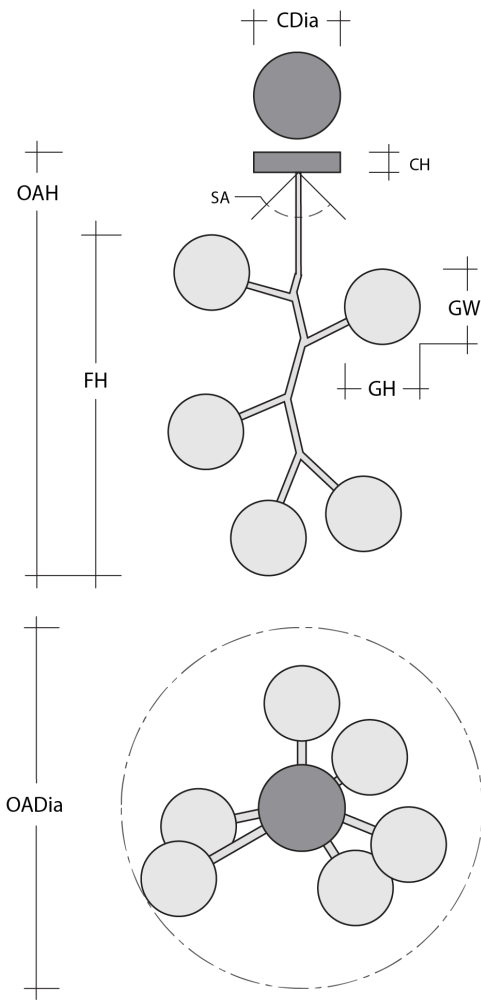

Novel Brass
(NB)

Glass Options

Opal White
(WL)

Product Notes - PLEASE READ:

- All Hammerton Studio fixtures are handcrafted by artisans. Subtle imperfections reflect the mark of the maker and should be expected.
- This product may incorporate both steel and aluminum material. Transparent finishes may vary between steel and aluminum components.
- Products incorporating artisan blown and cast glass may create dramatic patterns of light and shadow on surrounding surfaces. While this is often desirable, shadowing can be minimized by adding recessed ceiling light to the installation area.

General Notes:

- Visit studio.hammerton.com to read our complete warranty.
- All dimensions are in inches unless otherwise noted. Dimensions may vary up to 7/8".

Revision date: 2025-03-17

[Scan for Product & Install Info](#)

Fiori Modern Vine - 6pc

Product Dimensions *Dimensions may vary up to 7/8"*

Overall Height	OAH	35 – 89 in
Overall Diameter	OADia	32 in
Canopy Height	CH	0.8 in
Canopy Diameter	CDia	6 in
Fixture Height	FH	28.5 in
Notes	Dimensions can vary depending on installation	