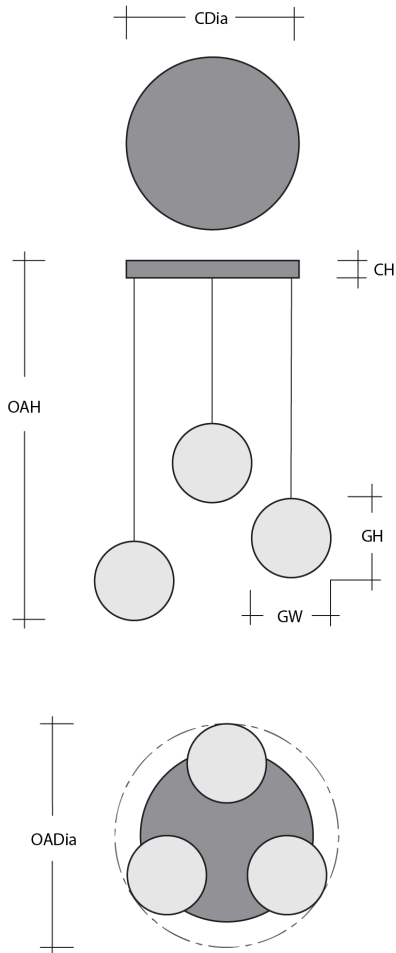

Clear (C)

Smoke (S)

Product Notes - PLEASE READ:

- All Hammerton Studio fixtures are handcrafted by artisans. Subtle imperfections reflect the mark of the maker and should be expected.
- This product may incorporate both steel and aluminum material. Transparent finishes may vary between steel and aluminum components.
- Products incorporating artisan blown and cast glass may create dramatic patterns of light and shadow on surrounding surfaces. While this is often desirable, shadowing can be minimized by adding recessed ceiling light to the installation area.

General Notes:

- Visit studio.hammerton.com to read our complete warranty.
- All dimensions are in inches unless otherwise noted. Dimensions may vary up to 7/8".

Revision date: 2025-01-21

[Scan for Product & Install Info](#)

Vessel Round 3pc Multi-Pendant

Product Dimensions *Dimensions may vary up to 7/8"*

Overall Height	OAH	20.1 – 138.1 in
Overall Diameter	OADia	19 in
Canopy Height	CH	1.6 in
Canopy Diameter	CDia	16.5 in

Glass Dimensions

Large Qty		1
Medium Qty		1
Small Qty		1
Large Glass Height	GH	13 in
Large Glass Width	GW	6.2 in
Medium Glass Height	GH	9.9 in
Medium Glass Width	GW	4.7 in
Small Glass Height	GH	5.5 in
Small Glass Width	GW	6.9 in