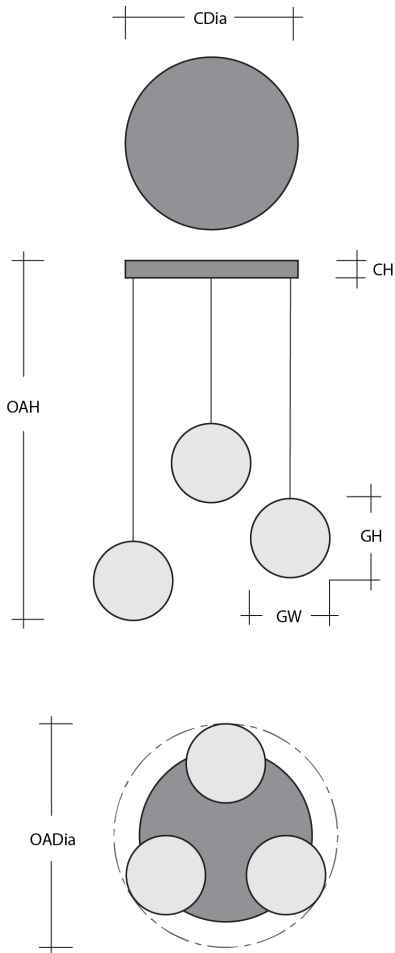

Smoke (S)

Opal White (WL)

Product Notes - PLEASE READ:

- All Hammerton Studio fixtures are handcrafted by artisans. Subtle imperfections reflect the mark of the maker and should be expected.
- This product may incorporate both steel and aluminum material. Transparent finishes may vary between steel and aluminum components.
- Products incorporating artisan blown and cast glass may create dramatic patterns of light and shadow on surrounding surfaces. While this is often desirable, shadowing can be minimized by adding recessed ceiling light to the installation area.

General Notes:

- Visit studio.hammerton.com to read our complete warranty.
- All dimensions are in inches unless otherwise noted. Dimensions may vary up to 7/8".

Revision date: 2025-01-21

[Scan for Product & Install Info](#)

Gaia Round 3pc Multi-Pendant

Product Dimensions *Dimensions may vary up to 7/8"*

Overall Height	OAH	17.1 – 135.1 in
Overall Diameter	OADia	22.3 in
Canopy Height	CH	1.6 in
Canopy Diameter	CDia	16.5 in

Glass Dimensions

Large Qty		1
Medium Qty		1
Small Qty		1
Large Glass Height	GH	10 in
Large Glass Width	GW	10.3 in
Medium Glass Height	GH	7.2 in
Medium Glass Width	GW	7.6 in
Small Glass Height	GH	5.5 in
Small Glass Width	GW	6.2 in