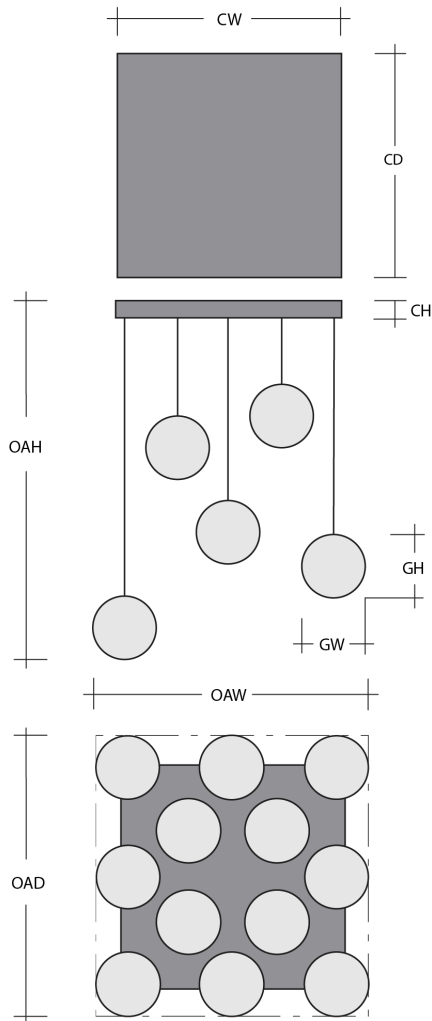

Sage Green (GE)

Cinnamon Red (RE)

Product Notes - PLEASE READ:

- All Hammerton Studio fixtures are handcrafted by artisans. Subtle imperfections reflect the mark of the maker and should be expected.
- This product may incorporate both steel and aluminum material. Transparent finishes may vary between steel and aluminum components.
- Products incorporating artisan blown and cast glass may create dramatic patterns of light and shadow on surrounding surfaces. While this is often desirable, shadowing can be minimized by adding recessed ceiling light to the installation area.

[Scan for Product & Install Info](#)

General Notes:

- Visit studio.hammerton.com to read our complete warranty.
- All dimensions are in inches unless otherwise noted. Dimensions may vary up to 7/8".

Revision date: 2025-04-03

Cabochon Square 12pc Multi-Pendant

Product Dimensions *Dimensions may vary up to 7/8"*

Overall Height	OAH	13.7 – 131.7 in
Overall Width	OAW	33.9 in
Overall Depth	OAD	33.9 in
Canopy Height	CH	1.7 in
Canopy Width	CW	30 in
Canopy Depth	CD	30 in

Glass Dimensions

Cabochon Qty		12
Cabochon Glass Height	GH	5.7 in
Cabochon Glass Width	GW	6.2 in

Electrical

Bulb/Lamping Qty		12
Bulb/Lamping Type		LED
Wattage		63 watts
Voltage		120 volts
Total Source Lumens		5043 lumens
Dimming Type		TRIAC/ELV
Correlated Color Temp: CCT		2700K or 3000K
Color Rendering Index: CRI		93+
Certification		ETL