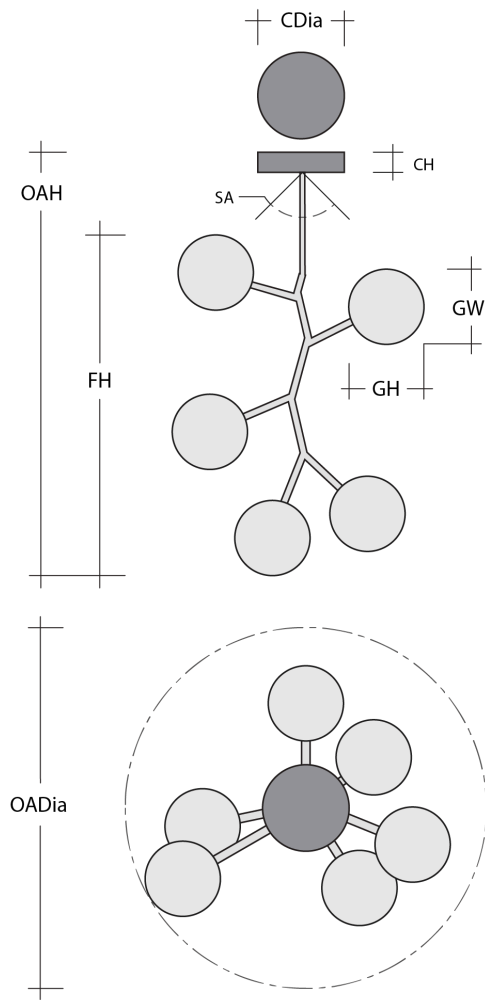

Sage Green (GE)

Cinnamon Red (RE)

Product Notes - PLEASE READ:

- All Hammerton Studio fixtures are handcrafted by artisans. Subtle imperfections reflect the mark of the maker and should be expected.
- This product may incorporate both steel and aluminum material. Transparent finishes may vary between steel and aluminum components.
- Products incorporating artisan blown and cast glass may create dramatic patterns of light and shadow on surrounding surfaces. While this is often desirable, shadowing can be minimized by adding recessed ceiling light to the installation area.

Scan for Product & Install Info

General Notes:

- Visit studio.hammerton.com to read our complete warranty.
- All dimensions are in inches unless otherwise noted. Dimensions may vary up to 7/8".

Revision date: 2025-06-26

Cabochon Modern Vine - 6pc

Product Dimensions *Dimensions may vary up to 7/8"*

Overall Height	OAH	30.2 – 87.1 in
Overall Diameter	OADia	26 in
Canopy Height	CH	0.8 in
Canopy Diameter	CDia	6 in
Fixture Height	FH	27.2 in

Glass Dimensions

Cabochon Qty		6
Cabochon Glass Height	GH	5.7 in
Cabochon Glass Width	GW	6.2 in

Electrical

Bulb/Lamping Qty		6
Bulb/Lamping Type		LED
Wattage		15.5 watts
Voltage		120 volts
Total Source Lumens		1399 lumens
Dimming Type		TRIAC/ELV
Correlated Color Temp: CCT		2700K or 3000K
Color Rendering Index: CRI		93+
Certification		ETL