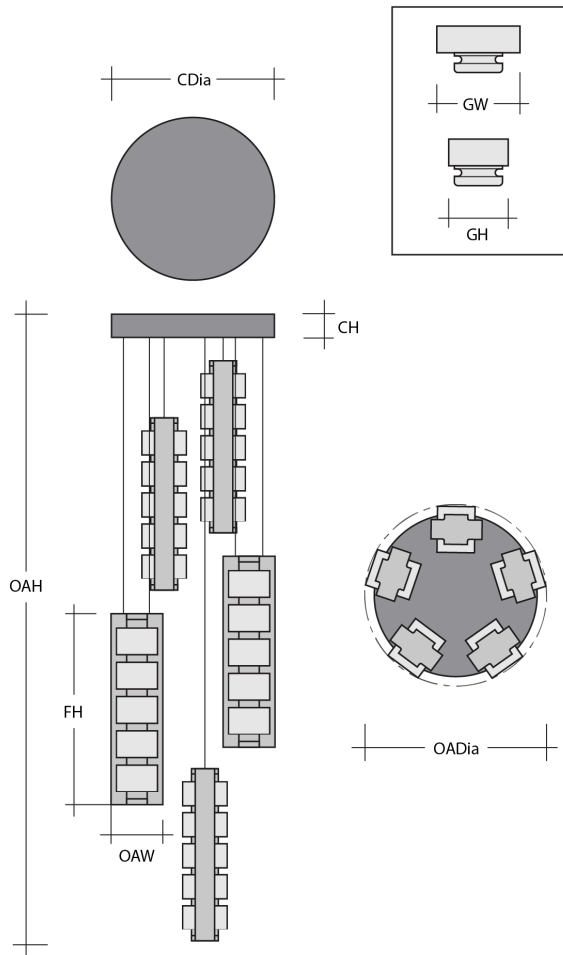

Matching Panel (000)

Light Oak (W01)

Dark Oak (W02)

Product Notes - PLEASE READ:

- All Hammerton Studio fixtures are handcrafted by artisans. Subtle imperfections reflect the mark of the maker and should be expected.
- This product may incorporate both steel and aluminum material. Transparent finishes may vary between steel and aluminum components.
- Products incorporating artisan blown and cast glass may create dramatic patterns of light and shadow on surrounding surfaces. While this is often desirable, shadowing can be minimized by adding recessed ceiling light to the installation area.

General Notes:

- Visit studio.hammerton.com to read our complete warranty.
- All dimensions are in inches unless otherwise noted. Dimensions may vary up to 7/8".

Revision date: 2025-06-13

[Scan for Product & Install Info](#)

Tessera Round 5pc Multi-Pendant

Product Dimensions *Dimensions may vary up to 7/8"*

| | | |
|------------------|-------|---------------|
| Overall Height | OAH | 28.2 – 120 in |
| Overall Diameter | OADia | 21.3 in |
| Canopy Height | CH | 1.7 in |
| Canopy Diameter | CDia | 16.5 in |

Notes: Fixture and Glass dimensions will vary based on glass option selection

Glass Dimensions

| | | |
|--------------|----|--------------|
| Glass Qty | | 46 |
| Glass Height | GH | 2.5 – 4.7 in |
| Glass Width | GW | 2.5 – 4 in |