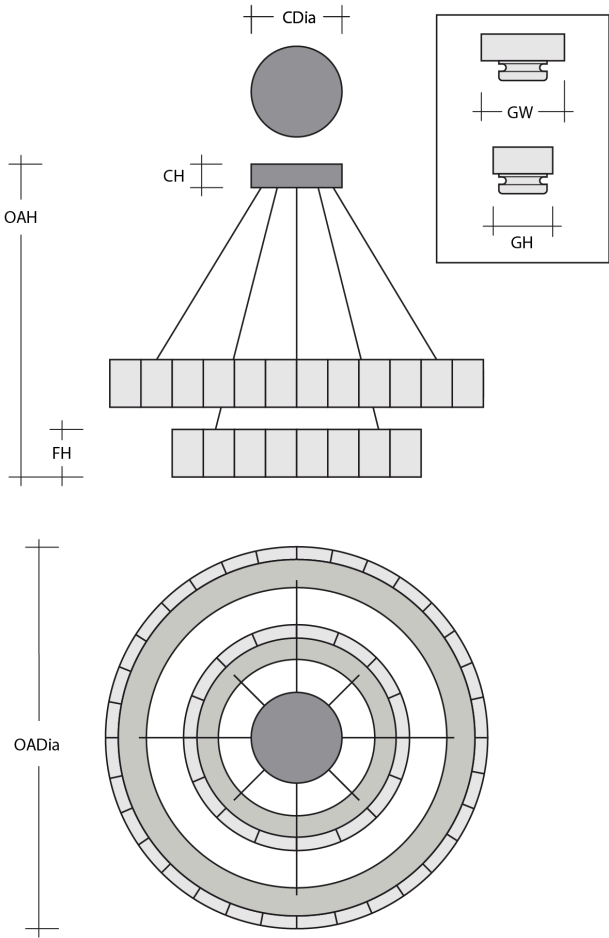

Product Notes - PLEASE READ:

- All Hammerton fixtures are handcrafted by artisans. Subtle imperfections reflect the mark of the maker and should be expected.
- This product may incorporate both steel and aluminum material. Transparent finishes may vary between steel and aluminum components.
- Products incorporating artisan blown and cast glass may create dramatic patterns of light and shadow on surrounding surfaces. While this is often desirable, shadowing can be minimized by adding recessed ceiling light to the installation area.

General Notes:

- Visit studio.hammerton.com to read our complete warranty.
- All dimensions are in inches unless otherwise noted. Dimensions may vary up to 7/8".

Revision date: 2026-02-16

Scan for Product & Install Info

Tessera Ring - Two-Tier

Product Dimensions *Dimensions may vary up to 7/8"*

Overall Height	OAH	40.5 – 120 in
Overall Diameter	OADia	47.2 – 49.6 in
Canopy Height	CH	2.1 in
Canopy Diameter	CDia	13 in
Fixture Height	FH	3.5 – 4 in

Notes
 Fixture and glass dimensions will vary based on glass option selection

Glass Dimensions

Glass Qty		84
Glass Height	GH	2.5 – 2.7 in
Glass Width	GW	3.5 – 4.7 in

Electrical

Bulb/Lamping Qty		16
Bulb/Lamping Type		LED
Wattage		160 watts
Voltage		120 volts
Total Source Lumens		11561 lumens
Source Lumens (Down)		5400 lumens
Dimming Type		TRIAC/ELV
Correlated Color Temp: CCT		2700K or 3000K
Color Rendering Index: CRI		93+
Certification		ETL