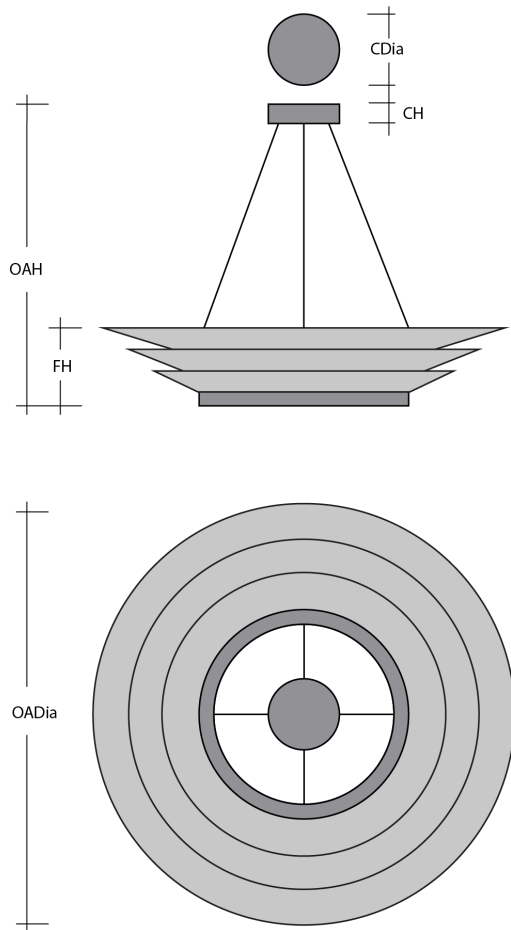

Delphine 48" Triple Tier Ring

The Delphine balances strength with feminine softness, inspired by organic forms and the graceful lines of French architecture. It honors Hammerton's blacksmithing heritage through hand-hammered textures and forged metalwork that cast reflected light in a bold new look. Available in select metallic and translucent finishes in 48" and 58" diameters.

General Notes:

- Visit studio.hammerton.com to read our complete warranty.
- All dimensions are in inches unless otherwise noted. Dimensions may vary up to 7/8".

Revision date: 2025-12-15

Scan for Product &
[Install Info](#)

Delphine 48" Triple Tier Ring

Product Dimensions *Dimensions may vary up to 7/8"*

Overall Height	OAH	15.7 – 120 in
Overall Diameter	OADia	51 in
Canopy Height	CH	1.9 in
Canopy Diameter	CDia	10.5 in
Fixture Height	FH	5.8 in