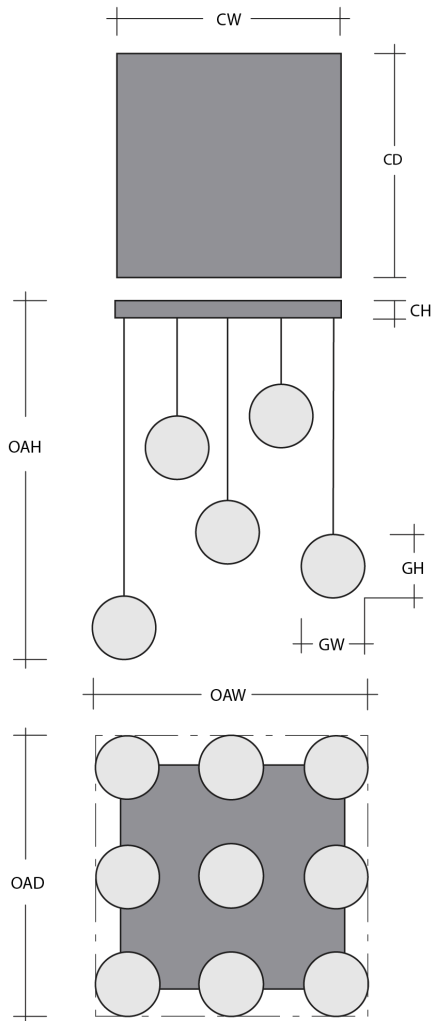

Icefall - Square - 9pc Multi-Pendant

Product Dimensions *Dimensions may vary up to 7/8"*

Overall Height	OAH	19 – 120 in
Overall Width	OAW	26.3 in
Overall Depth	OAD	26.3 in
Canopy Height	CH	1.7 in
Canopy Width	CW	24 in
Canopy Depth	CD	24 in

Glass Dimensions

Glass Qty		9
Glass Height	GH	13 in
Glass Width	GW	4 in

Electrical

Bulb/Lamping Qty		9
Bulb/Lamping Type		LED
Wattage		47 watts
Voltage		120 volts
Total Source Lumens		3782 lumens
Dimming Type		TRIAC/ELV
Correlated Color Temp: CCT		2700K or 3000K
Color Rendering Index: CRI		93+
Certification		ETL

Installation & Mounting

Weight: Lbs		50 lbs
Mounting Type		Structural
Suspension Type		Cloth Cord
Flat or Sloped		Sloped
Max Slope	SA	45 degrees
Slope Orientation		All
Location		Indoor/Dry

Other Information

Warranty		See Website

Project Notes

Name:

Location:

Quantity:

Finish Color:

Glass Color:

Notes: