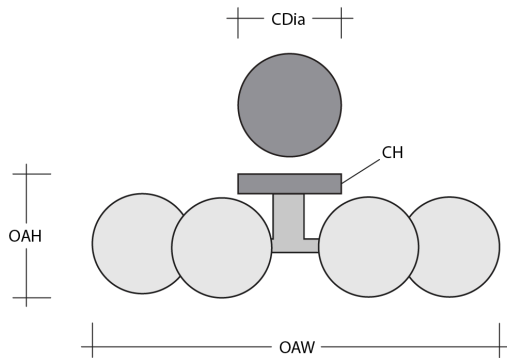

HAMMERTON STUDIO CLB0039-01-RTS

Gem Flush Mount - 6pc - Ready to Ship

An intriguing fusion of organic and geometric design, this versatile branch-style flush mount features six 'Gem' artisan blown glass shades with a metal canopy. Integrated LED light illuminates each glass shade without the distraction of a filament bulb.

Clear (C)

Smoke (S)

[Scan for Product & Install Info](#)

Product Notes - PLEASE READ:

- All Hammerton Studio fixtures are handcrafted by artisans. Subtle imperfections reflect the mark of the maker and should be expected.
- This product may incorporate both steel and aluminum material. Transparent finishes may vary between steel and aluminum components.
- Products incorporating artisan blown and cast glass may create dramatic patterns of light and shadow on surrounding surfaces. While this is often desirable, shadowing can be minimized by adding recessed ceiling light to the installation area.

General Notes:

- Visit studio.hammerton.com to read our complete warranty.
- All dimensions are in inches unless otherwise noted. Dimensions may vary up to 7/8".

Revision date: 2025-01-14

HAMMERTON STUDIO CLB0039-01-RTS

Gem Flush Mount - 6pc - Ready to Ship

Product Dimensions *Dimensions may vary up to 7/8"*

Overall Height	OAH	8.9 in
Overall Width	OAW	28.1 in
Overall Depth	OAD	23.8 in
Canopy Height	CH	1.9 in
Canopy Diameter	CDia	7.5 in