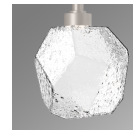

HAMMERTON STUDIO CLB0039-01-RTS

Gem Flush Mount - 6pc - Ready to Ship

An intriguing fusion of organic and geometric design, this versatile branch-style flush mount features six 'Gem' artisan blown glass shades with a metal canopy. Integrated LED light illuminates each glass shade without the distraction of a filament bulb.

Finishes

Beige Silver
(BS)

Flat Bronze
(FB)

Gilded Brass
(GB)

Matte Black
(MB)

Glass Colors

Amber (A)

Bronze (B)

Clear (C)

Smoke (S)

[Scan for Product & Install Info](#)

Product Notes - PLEASE READ:

- All Hammerton Studio fixtures are handcrafted by artisans. Subtle imperfections reflect the mark of the maker and should be expected.
- This product may incorporate both steel and aluminum material. Transparent finishes may vary between steel and aluminum components.
- Products incorporating artisan blown and cast glass may create dramatic patterns of light and shadow on surrounding surfaces. While this is often desirable, shadowing can be minimized by adding recessed ceiling light to the installation area.

Gem Flush Mount - 6pc - Ready to Ship

Product Dimensions *Dimensions may vary up to 7/8"*

Overall Height	OAH	8.9 in
Overall Width	OAW	28.1 in
Overall Depth	OAD	23.8 in
Canopy Height	CH	1.9 in
Canopy Diameter	CDia	7.5 in