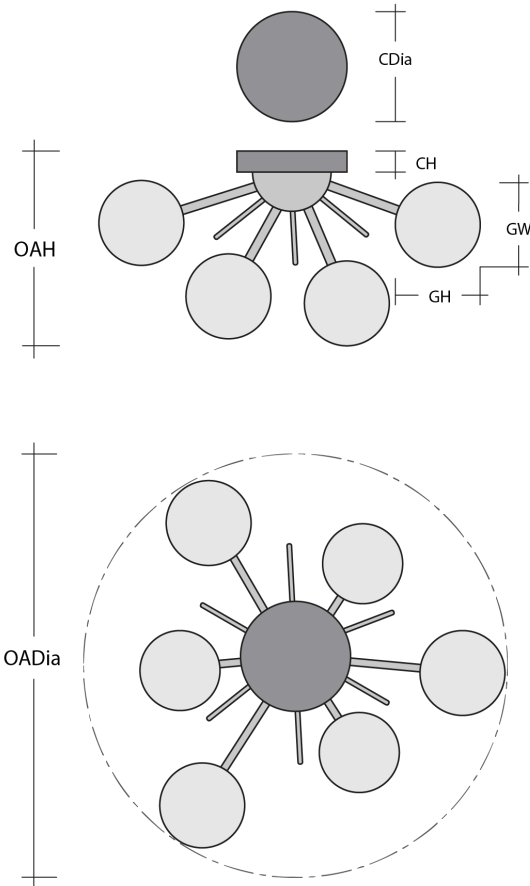

### Product Notes - PLEASE READ:

- All Hammerton Studio fixtures are handcrafted by artisans. Subtle imperfections reflect the mark of the maker and should be expected.
- This product may incorporate both steel and aluminum material. Transparent finishes may vary between steel and aluminum components.
- Products incorporating artisan blown and cast glass may create dramatic patterns of light and shadow on surrounding surfaces. While this is often desirable, shadowing can be minimized by adding recessed ceiling light to the installation area.

### General Notes:

- Visit [studio.hammerton.com](http://studio.hammerton.com) to read our complete warranty.
- All dimensions are in inches unless otherwise noted. Dimensions may vary up to 7/8".

Revision date: 2025-03-18

### Product Dimensions *Dimensions may vary up to 7/8"*

Overall Height	OAH	15.4 in
Overall Diameter	OADia	37 in
Canopy Height	CH	0.8 in
Canopy Diameter	CDia	6 in

### Glass Dimensions

Medium Qty		6
Medium Glass Height	GH	10.4 in
Medium Glass Width	GW	4 in