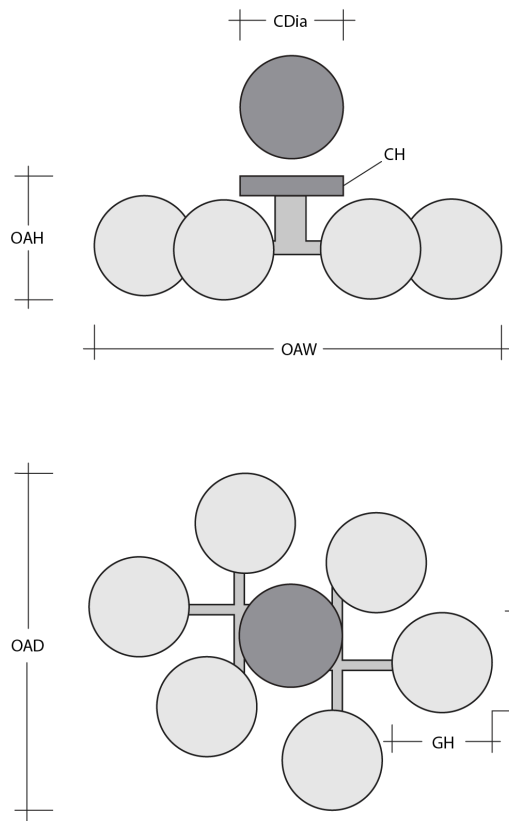

Sage Green (GE)

Cinnamon Red (RE)

Product Notes - PLEASE READ:

- All Hammerton Studio fixtures are handcrafted by artisans. Subtle imperfections reflect the mark of the maker and should be expected.
- This product may incorporate both steel and aluminum material. Transparent finishes may vary between steel and aluminum components.
- Products incorporating artisan blown and cast glass may create dramatic patterns of light and shadow on surrounding surfaces. While this is often desirable, shadowing can be minimized by adding recessed ceiling light to the installation area.

Scan for Product & Install Info

General Notes:

- Visit studio.hammerton.com to read our complete warranty.
- All dimensions are in inches unless otherwise noted. Dimensions may vary up to 7/8".

Revision date: 2025-05-22

Cabochon Flush Mount - 6pc

Product Dimensions *Dimensions may vary up to 7/8"*

Overall Height	OAH	6.8 in
Overall Width	OAW	26.5 in
Overall Depth	OAD	21.7 in
Canopy Height	CH	1.75 in
Canopy Diameter	CDia	7.5 in

Glass Dimensions

Cabochon Qty		6
Cabochon Glass Height	GH	5.7 in
Cabochon Glass Width	GW	6.2 in

Electrical

Bulb/Lamping Qty		6
Bulb/Lamping Type		LED
Wattage		16 watts
Voltage		120 volts
Total Source Lumens		1399 lumens
Dimming Type		TRIAC/ELV
Correlated Color Temp: CCT		2700K or 3000K
Color Rendering Index: CRI		93+
Certification		ETL