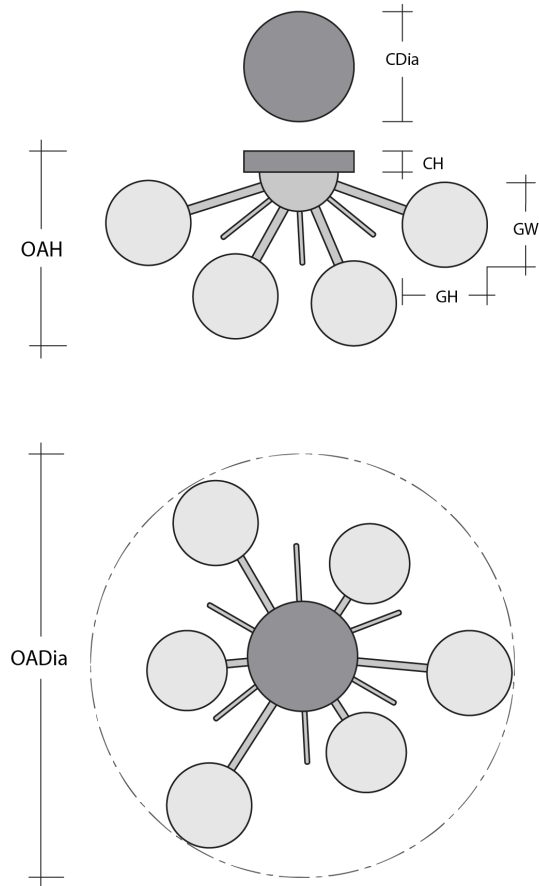

Sage Green
(GE)

Cinnamon
Red (RE)

Product Notes - PLEASE READ:

- All Hammerton Studio fixtures are handcrafted by artisans. Subtle imperfections reflect the mark of the maker and should be expected.
- This product may incorporate both steel and aluminum material. Transparent finishes may vary between steel and aluminum components.
- Products incorporating artisan blown and cast glass may create dramatic patterns of light and shadow on surrounding surfaces. While this is often desirable, shadowing can be minimized by adding recessed ceiling light to the installation area.

General Notes:

- Visit studio.hammerton.com to read our complete warranty.
- All dimensions are in inches unless otherwise noted. Dimensions may vary up to 7/8".

Revision date: 2025-06-26

Scan for Product &
Install Info

Cabochon Flush Starburst

Product Dimensions *Dimensions may vary up to 7/8"*

Overall Height	OAH	12.15 in
Overall Diameter	OADia	27.8 in
Canopy Height	CH	0.8 in
Canopy Diameter	CDia	6 in

Glass Dimensions

Cabochon Qty		6
Cabochon Glass Height	GH	5.7 in
Cabochon Glass Width	GW	6.2 in