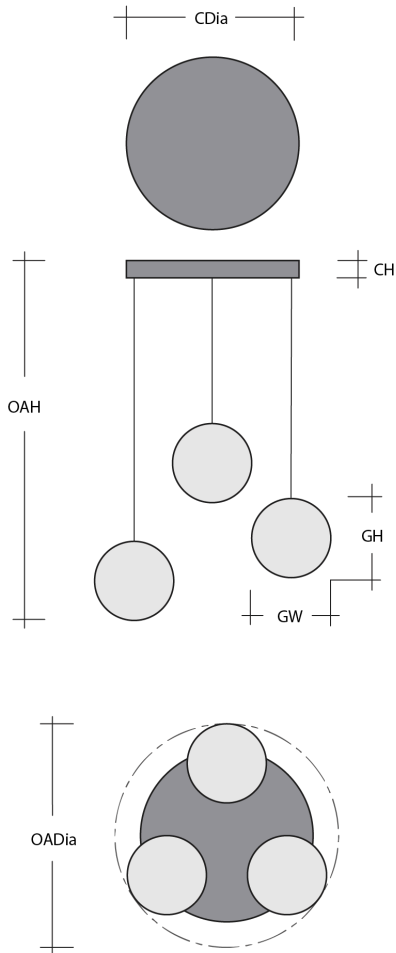

Clear (OC)

Smoke (OS)

Suspension

Diamond
Chain (CH1)

Oval Chain
(CH2)

Rectangular
Chain (CH3)

Product Notes - PLEASE READ:

- All Hammerton fixtures are handcrafted by artisans. Subtle imperfections reflect the mark of the maker and should be expected.
- This product may incorporate both steel and aluminum material. Transparent finishes may vary between steel and aluminum components.
- Products incorporating artisan blown and cast glass may create dramatic patterns of light and shadow on surrounding surfaces. While this is often desirable, shadowing can be minimized by adding recessed ceiling light to the installation area.

General Notes:

- Visit studio.hammerton.com to read our complete warranty.
- All dimensions are in inches unless otherwise noted. Dimensions may vary up to 7/8".

Revision date: 2026-01-06

Scan for Product &
Install Info

Coppa Round 3pc Multi-Pendant Chain

Product Dimensions *Dimensions may vary up to 7/8"*

Overall Height	OAH	10.9 – 65.9 in
Overall Diameter	OADia	20.1 in
Canopy Height	CH	1.6 in
Canopy Diameter	CDia	16.5 in

Notes
Standard pendants are limited to a maximum length of 10 feet each, contact us for projects requiring increased length.

Glass Dimensions

Coppa Qty		3
Coppa Glass Height	GH	5.2 in
Coppa Glass Width	GW	8 in