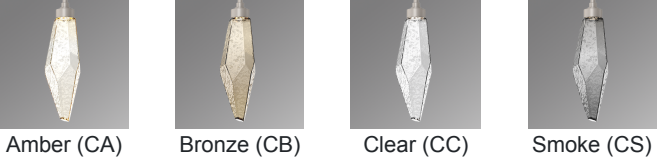

Rock Crystal Round Chain 3pc Multi-Pendant

Capturing the raw beauty of natural rock quartz in LED-illuminated artisan blown glass, the Rock Crystal round multi-pendant chandelier balances organic-inspired contemporary and modern design.

Finishes

Suspension

Glass Options

Product Notes - PLEASE READ:

- All Hammerton fixtures are handcrafted by artisans. Subtle imperfections reflect the mark of the maker and should be expected.
- This product may incorporate both steel and aluminum material. Transparent finishes may vary between steel and aluminum components.
- Products incorporating artisan blown and cast glass may create dramatic patterns of light and shadow on surrounding surfaces. While this is often desirable, shadowing can be minimized by adding recessed ceiling light to the installation area.