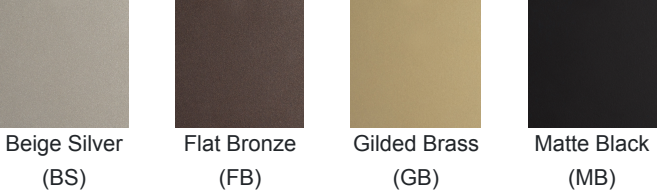

Finishes

Suspension

Glass Options

Product Notes - PLEASE READ:

- All Hammerton fixtures are handcrafted by artisans. Subtle imperfections reflect the mark of the maker and should be expected.
- This product may incorporate both steel and aluminum material. Transparent finishes may vary between steel and aluminum components.
- Products incorporating artisan blown and cast glass may create dramatic patterns of light and shadow on surrounding surfaces. While this is often desirable, shadowing can be minimized by adding recessed ceiling light to the installation area.