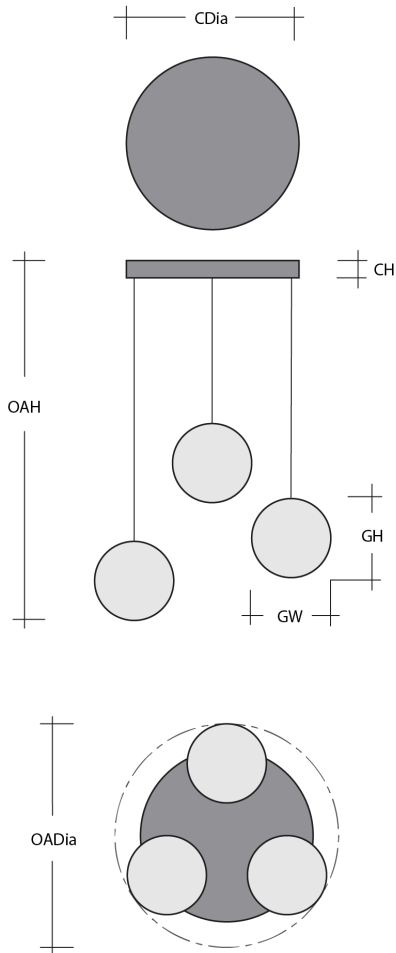

Finishes

Suspension

Glass Options

Product Notes - PLEASE READ:

- All Hammerton fixtures are handcrafted by artisans. Subtle imperfections reflect the mark of the maker and should be expected.
- This product may incorporate both steel and aluminum material. Transparent finishes may vary between steel and aluminum components.
- Products incorporating artisan blown and cast glass may create dramatic patterns of light and shadow on surrounding surfaces. While this is often desirable, shadowing can be minimized by adding recessed ceiling light to the installation area.

General Notes:

- Visit studio.hammerton.com to read our complete warranty.
- All dimensions are in inches unless otherwise noted. Dimensions may vary up to 7/8".

Revision date: 2026-01-06

Scan for Product & Install Info

Rock Crystal Round Chain 3pc Multi-Pendant

Product Dimensions *Dimensions may vary up to 7/8"*

Overall Height	OAH	21.1 – 76.1 in
Overall Diameter	OADia	16.7 in
Canopy Height	CH	1.6 in
Canopy Diameter	CDia	16.5 in

Notes
Standard pendants are limited to a maximum length of 10 feet each, contact us for projects requiring increased length.

Glass Dimensions

Large Qty		1
Large Glass Height	GH	13.9 in
Large Glass Width	GW	4.3 in
Medium Qty		1
Medium Glass Height	GH	12.1 in
Medium Glass Width	GW	4.1 in
Small Qty		1
Small Glass Height	GH	10.7 in
Small Glass Width	GW	3.9 in