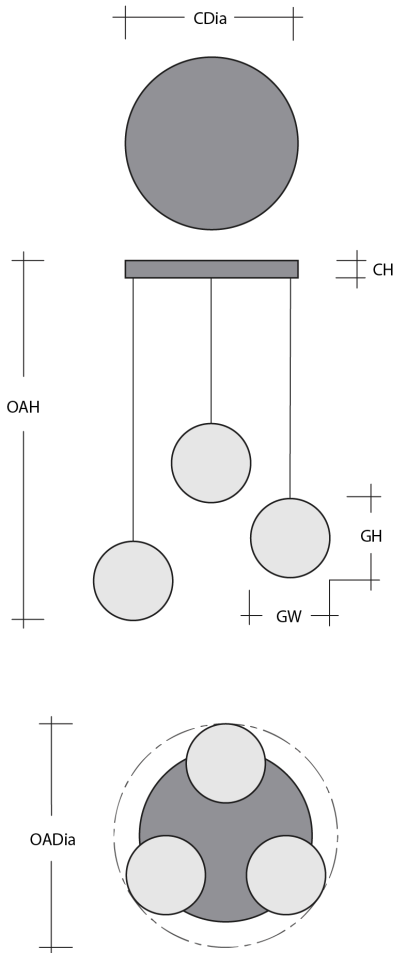

Diamond
Chain (CH1)

Oval Chain
(CH2)

Rectangular
Chain (CH3)

Product Notes - PLEASE READ:

- All Hammerton fixtures are handcrafted by artisans. Subtle imperfections reflect the mark of the maker and should be expected.
- This product may incorporate both steel and aluminum material. Transparent finishes may vary between steel and aluminum components.
- Products incorporating artisan blown and cast glass may create dramatic patterns of light and shadow on surrounding surfaces. While this is often desirable, shadowing can be minimized by adding recessed ceiling light to the installation area.

General Notes:

- Visit studio.hammerton.com to read our complete warranty.
- All dimensions are in inches unless otherwise noted. Dimensions may vary up to 7/8".

Revision date: 2026-01-06

Scan for Product &
[Install Info](#)

Ledgestone Round Chain 3pc Multi-Pendant

Product Dimensions *Dimensions may vary up to 7/8"*

Overall Height	OAH	26 – 81 in
Overall Diameter	OADia	18.3 in
Canopy Height	CH	1.6 in
Canopy Diameter	CDia	16.5 in

Notes
Standard pendants are limited to a maximum length of 10 feet each, contact us for projects requiring increased length.

Glass Dimensions

Large Qty		3
Large Glass Height	GH	21.3 in
Large Glass Width	GW	4.5 in