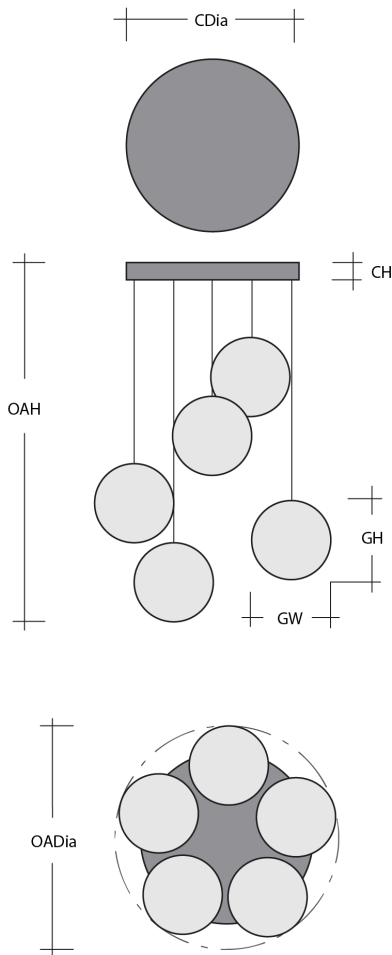

Cosmos Round 5pc Multi-Pendant Chain (LED)

The Cosmos Round Pendant Chandelier features all three Nebula hand blown crystal glass shade styles in a standard configuration under a single canopy. Order with either an LED-illuminated cast crystal glass diffuser in a choice of three styles, or with an E26 base that takes one 40W bulb. You can also customize your Cosmos fixture to include a unique configuration of blown glass styles/colors, cast glass diffusers, cord colors and finishes. Click here to get started.

Zircon
(ZA,ZB,ZC,ZS)

Product Notes - PLEASE READ:

- All Hammerton fixtures are handcrafted by artisans. Subtle imperfections reflect the mark of the maker and should be expected.
- This product may incorporate both steel and aluminum material. Transparent finishes may vary between steel and aluminum components.
- Products incorporating artisan blown and cast glass may create dramatic patterns of light and shadow on surrounding surfaces. While this is often desirable, shadowing can be minimized by adding recessed ceiling light to the installation area.

General Notes:

- Visit studio.hammerton.com to read our complete warranty.
- All dimensions are in inches unless otherwise noted. Dimensions may vary up to 7/8".

Revision date: 2026-01-06

Scan for Product &
Install Info

Cosmos Round 5pc Multi-Pendant Chain (LED)

Product Dimensions *Dimensions may vary up to 7/8"*

Overall Height	OAH	19 – 74 in
Overall Diameter	OADia	24.3 in
Canopy Height	CH	1.6 in
Canopy Diameter	CDia	16.5 in
Notes		