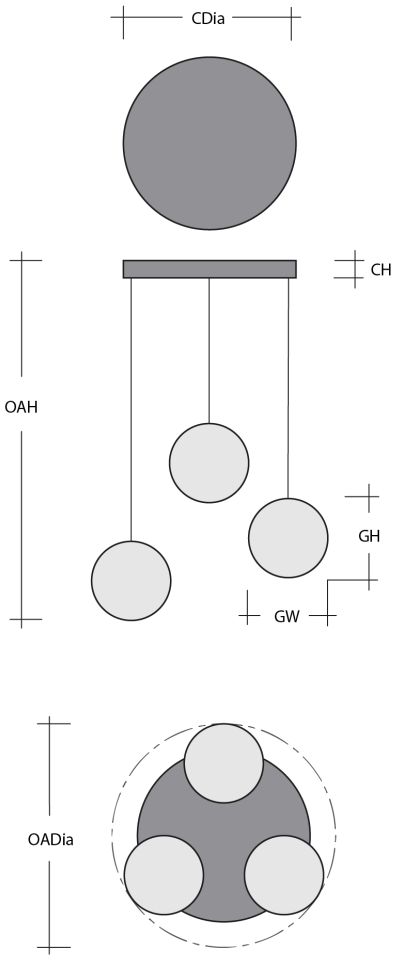

Diamond
Chain (CH1)

Oval Chain
(CH2)

Rectangular
Chain (CH3)

Product Notes - PLEASE READ:

- All Hammerton fixtures are handcrafted by artisans. Subtle imperfections reflect the mark of the maker and should be expected.
- This product may incorporate both steel and aluminum material. Transparent finishes may vary between steel and aluminum components.
- Products incorporating artisan blown and cast glass may create dramatic patterns of light and shadow on surrounding surfaces. While this is often desirable, shadowing can be minimized by adding recessed ceiling light to the installation area.

General Notes:

- Visit studio.hammerton.com to read our complete warranty.
- All dimensions are in inches unless otherwise noted. Dimensions may vary up to 7/8".

Revision date: 2026-01-06

Scan for Product &
[Install Info](#)

Fiori Round 3pc Multi-Pendant Chain

Product Dimensions *Dimensions may vary up to 7/8"*

Overall Height	OAH	17.6 – 72.6 in
Overall Diameter	OADia	16.5 in
Canopy Height	CH	1.6 in
Canopy Diameter	CDia	16.5 in

Notes
Standard pendants are limited to a maximum length of 10 feet each, contact us for projects requiring increased length.

Glass Dimensions

Medium Qty		3
Medium Glass Height	GH	10.4 in
Medium Glass Width	GW	4 in