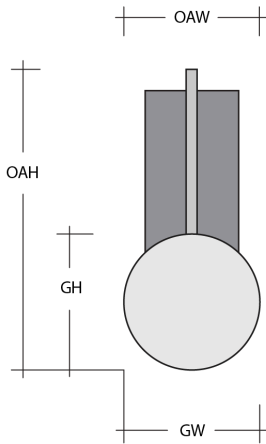

#### Product Notes - PLEASE READ:

- All Hammerton fixtures are handcrafted by artisans. Subtle imperfections reflect the mark of the maker and should be expected.
- This product may incorporate both steel and aluminum material. Transparent finishes may vary between steel and aluminum components.
- Products incorporating artisan blown and cast glass may create dramatic patterns of light and shadow on surrounding surfaces. While this is often desirable, shadowing can be minimized by adding recessed ceiling light to the installation area.

#### General Notes:

- Visit [studio.hammerton.com](http://studio.hammerton.com) to read our complete warranty.
- All dimensions are in inches unless otherwise noted. Dimensions may vary up to 7/8".

Revision date: 2026-01-21

### Product Dimensions *Dimensions may vary up to 7/8"*

Overall Height	OAH	18.3 in
Overall Width	OAW	8 in
Overall Depth	OAD	10.1 in
Backplate Height	BH	12 in
Backplate Width	BW	5 in
Backplate Depth	BD	0.5 in