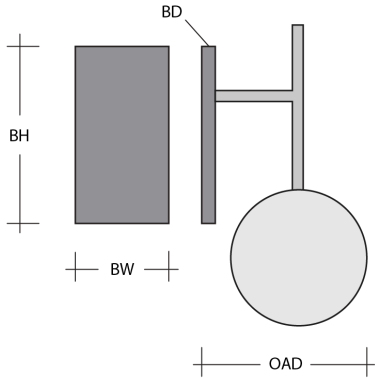

#### General Notes:

- Visit [studio.hammerton.com](http://studio.hammerton.com) to read our complete warranty.
- All dimensions are in inches unless otherwise noted. Dimensions may vary up to 7/8".

Revision date: 2026-01-21

### Product Dimensions *Dimensions may vary up to 7/8"*

Overall Height	OAH	18.3 in
Overall Width	OAW	8 in
Overall Depth	OAD	10.1 in
Backplate Height	BH	12 in
Backplate Width	BW	5 in
Backplate Depth	BD	0.5 in