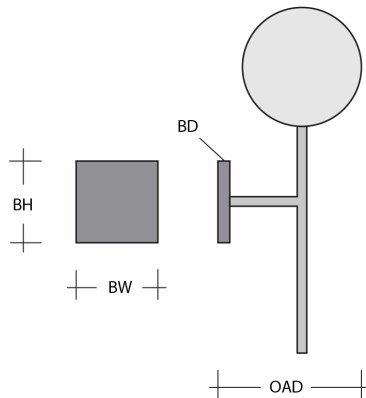

### Product Notes - PLEASE READ:

- All Hammerton Studio fixtures are handcrafted by artisans. Subtle imperfections reflect the mark of the maker and should be expected.
- This product may incorporate both steel and aluminum material. Transparent finishes may vary between steel and aluminum components.
- Products incorporating artisan blown and cast glass may create dramatic patterns of light and shadow on surrounding surfaces. While this is often desirable, shadowing can be minimized by adding recessed ceiling light to the installation area.

### General Notes:

- Visit [studio.hammerton.com](https://studio.hammerton.com) to read our complete warranty.
- All dimensions are in inches unless otherwise noted. Dimensions may vary up to 7/8".

Revision date: 2025-04-03

### Product Dimensions *Dimensions may vary up to 7/8"*

Overall Height	OAH	18.9 in
Overall Width	OAW	6.5 in
Overall Depth	OAD	8.2 in
Backplate Height	BH	4.5 in
Backplate Width	BW	4.5 in
Backplate Depth	BD	0.5 in

### Glass Dimensions

Medium Qty		1
Medium Glass Height	GH	6.8 in
Medium Glass Width	GW	6.5 in