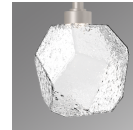

## Gem Belvedere Sconce - Ready to Ship

Jewelry for the home! The Gem Belvedere Sconce features sparkling LED-lit “gems” of hand blown glass, each meticulously crafted by Hammerton artisans. This decorative wall sconce suits a wide variety of interior styles.

### Finishes

Beige Silver  
(BS)

Flat Bronze  
(FB)

Gilded Brass  
(GB)

Matte Black  
(MB)

### Glass Options

Amber (A)

Bronze (B)

Clear (C)

Smoke (S)