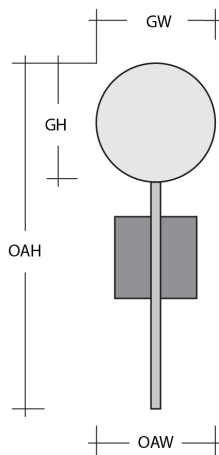

### Product Notes - PLEASE READ:

- All Hammerton Studio fixtures are handcrafted by artisans. Subtle imperfections reflect the mark of the maker and should be expected.
- This product may incorporate both steel and aluminum material. Transparent finishes may vary between steel and aluminum components.
- Products incorporating artisan blown and cast glass may create dramatic patterns of light and shadow on surrounding surfaces. While this is often desirable, shadowing can be minimized by adding recessed ceiling light to the installation area.

### General Notes:

- Visit [studio.hammerton.com](https://studio.hammerton.com) to read our complete warranty.
- All dimensions are in inches unless otherwise noted. Dimensions may vary up to 7/8".

Revision date: 2025-04-03

### Product Dimensions *Dimensions may vary up to 7/8"*

Overall Height	OAH	18.9 in
Overall Width	OAW	6.5 in
Overall Depth	OAD	8.2 in
Backplate Height	BH	4.5 in
Backplate Width	BW	4.5 in
Backplate Depth	BD	0.5 in

### Glass Dimensions

Medium Qty		1
Medium Glass Height	GH	6.8 in
Medium Glass Width	GW	6.5 in