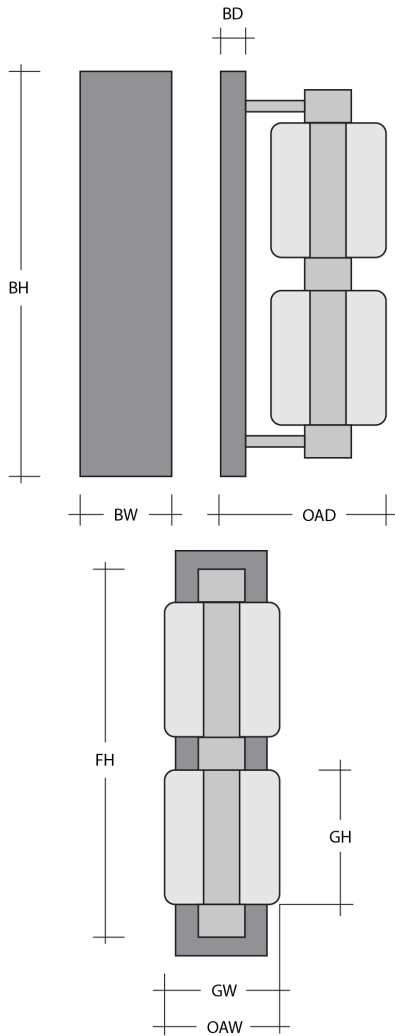

Mandrel Double Sconce - Gem

Alternating beads of artisan blown Gem crystal glass and metalwork evoke the bold look of modern jewelry designs in this oversized 30"H wall sconce. A glass 'mandrel' inner spine illuminates the crystal glass with 3000K integrated LED. Choose from several glass colors and finishes.

General Notes:

- Visit studio.hammerton.com to read our complete warranty.
- All dimensions are in inches unless otherwise noted. Dimensions may vary up to 7/8".

Revision date: 2025-01-08

[Scan for Product & Install Info](#)

Mandrel Double Sconce - Gem

Product Dimensions *Dimensions may vary up to 7/8"*

Overall Width	OAW	7 in
Overall Depth	OAD	9.4 in
Fixture Height	FH	28 in
Backplate Height	BH	30 in
Backplate Width	BW	5.5 in
Backplate Depth	BD	1.2 in

Glass Dimensions

Medium Qty		2
Medium Glass Height	GH	10.8 in
Medium Glass Width	GW	7 in

Electrical

Bulb/Lamping Qty		1
Bulb/Lamping Type		LED
Wattage		24.5 watts
Voltage		120 volts
Total Source Lumens		2200 lumens
Dimming Type		TRIAC/ELV
Correlated Color Temp: CCT		3000K
Color Rendering Index: CRI		93+
Certification		ETL