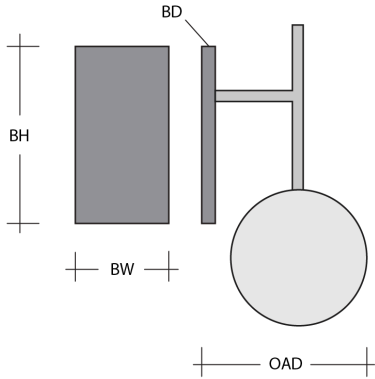

Clear (OC)

Smoke (OS)

Product Notes - PLEASE READ:

- All Hammerton fixtures are handcrafted by artisans. Subtle imperfections reflect the mark of the maker and should be expected.
- This product may incorporate both steel and aluminum material. Transparent finishes may vary between steel and aluminum components.
- Products incorporating artisan blown and cast glass may create dramatic patterns of light and shadow on surrounding surfaces. While this is often desirable, shadowing can be minimized by adding recessed ceiling light to the installation area.

General Notes:

- Visit studio.hammerton.com to read our complete warranty.
- All dimensions are in inches unless otherwise noted. Dimensions may vary up to 7/8".

Revision date: 2026-01-21

Scan for Product &
[Install Info](#)

Terra Tempo Sconce

Product Dimensions *Dimensions may vary up to 7/8"*

Overall Height	OAH	21.5 in
Overall Width	OAW	9 in
Overall Depth	OAD	10.6 in
Backplate Height	BH	12 in
Backplate Width	BW	5 in
Backplate Depth	BD	0.5 in

Notes
Center of J-Box mounting pattern is located 3 inches from the top of the backplate.

Glass Dimensions

Terra Qty		1
Terra Glass Height	GH	8.4 in
Terra Glass Width	GW	9 in

Electrical

Bulb/Lamping Qty		1
Bulb/Lamping Type		Bulb
Bulbs Included		Not Included
Wattage		10 watts
Voltage		120 volts
Dimming Type		TRIAC
Certification		UL