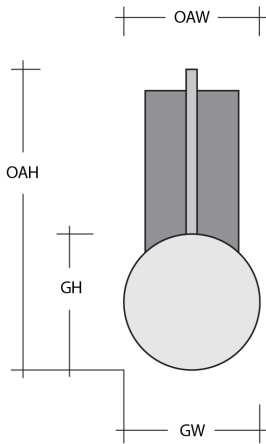

Clear (OC)

Smoke (OS)

Product Notes - PLEASE READ:

- All Hammerton fixtures are handcrafted by artisans. Subtle imperfections reflect the mark of the maker and should be expected.
- This product may incorporate both steel and aluminum material. Transparent finishes may vary between steel and aluminum components.
- Products incorporating artisan blown and cast glass may create dramatic patterns of light and shadow on surrounding surfaces. While this is often desirable, shadowing can be minimized by adding recessed ceiling light to the installation area.

General Notes:

- Visit studio.hammerton.com to read our complete warranty.
- All dimensions are in inches unless otherwise noted. Dimensions may vary up to 7/8".

Revision date: 2026-01-21

Scan for Product &
[Install Info](#)

Terra Tempo Sconce

Product Dimensions *Dimensions may vary up to 7/8"*

Overall Height	OAH	21.5 in
Overall Width	OAW	9 in
Overall Depth	OAD	10.6 in
Backplate Height	BH	12 in
Backplate Width	BW	5 in
Backplate Depth	BD	0.5 in

Notes
Center of J-Box mounting pattern is located 3 inches from the top of the backplate.

Glass Dimensions

Terra Qty		1
Terra Glass Height	GH	8.4 in
Terra Glass Width	GW	9 in

Electrical

Bulb/Lamping Qty		1
Bulb/Lamping Type		Bulb
Bulbs Included		Not Included
Wattage		10 watts
Voltage		120 volts
Dimming Type		TRIAC
Certification		UL