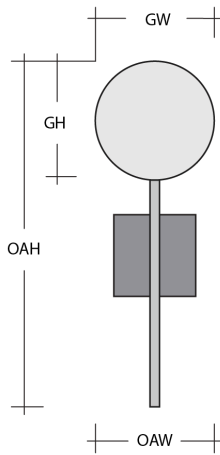

- All Hammerton Studio fixtures are handcrafted by artisans. Subtle imperfections reflect the mark of the maker and should be expected.
- This product may incorporate both steel and aluminum material. Transparent finishes may vary between steel and aluminum components.
- Products incorporating artisan blown and cast glass may create dramatic patterns of light and shadow on surrounding surfaces. While this is often desirable, shadowing can be minimized by adding recessed ceiling light to the installation area.

General Notes:

- Visit studio.hammerton.com to read our complete warranty.
- All dimensions are in inches unless otherwise noted. Dimensions may vary up to 7/8".

Revision date: 2025-03-04

[Scan for Product & Install Info](#)

Aalto Sconce

Product Dimensions *Dimensions may vary up to 7/8"*

Overall Height	OAH	22.5 in
Overall Width	OAW	4.5 in
Overall Depth	OAD	6.7 in
Backplate Height	BH	4.5 in
Backplate Width	BW	4.5 in
Backplate Depth	BD	0.5 in

Glass Dimensions

Small Qty		1
Small Glass Height	GH	10 in
Small Glass Width	GW	3.9 in

Electrical

Bulb/Lamping Qty		1
Bulb/Lamping Type		LED
Wattage		6 watts
Voltage		120 volts
Total Source Lumens		420 lumens
Dimming Type		TRIAC/ELV 0-10V
Correlated Color Temp: CCT		2700K or 3000K
Color Rendering Index: CRI		93+
Certification		ETL