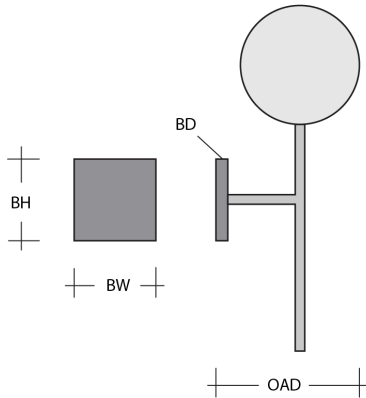

- All Hammerton Studio fixtures are handcrafted by artisans. Subtle imperfections reflect the mark of the maker and should be expected.
- This product may incorporate both steel and aluminum material. Transparent finishes may vary between steel and aluminum components.
- Products incorporating artisan blown and cast glass may create dramatic patterns of light and shadow on surrounding surfaces. While this is often desirable, shadowing can be minimized by adding recessed ceiling light to the installation area.

General Notes:

- Visit studio.hammerton.com to read our complete warranty.
- All dimensions are in inches unless otherwise noted. Dimensions may vary up to 7/8".

Revision date: 2025-03-04

[Scan for Product & Install Info](#)

Aalto Sconce

Product Dimensions *Dimensions may vary up to 7/8"*

Overall Height	OAH	22.5 in
Overall Width	OAW	4.5 in
Overall Depth	OAD	6.7 in
Backplate Height	BH	4.5 in
Backplate Width	BW	4.5 in
Backplate Depth	BD	0.5 in

Glass Dimensions

Small Qty		1
Small Glass Height	GH	10 in
Small Glass Width	GW	3.9 in

Electrical

Bulb/Lamping Qty		1
Bulb/Lamping Type		LED
Wattage		6 watts
Voltage		120 volts
Total Source Lumens		420 lumens
Dimming Type		TRIAC/ELV 0-10V
Correlated Color Temp: CCT		2700K or 3000K
Color Rendering Index: CRI		93+
Certification		ETL