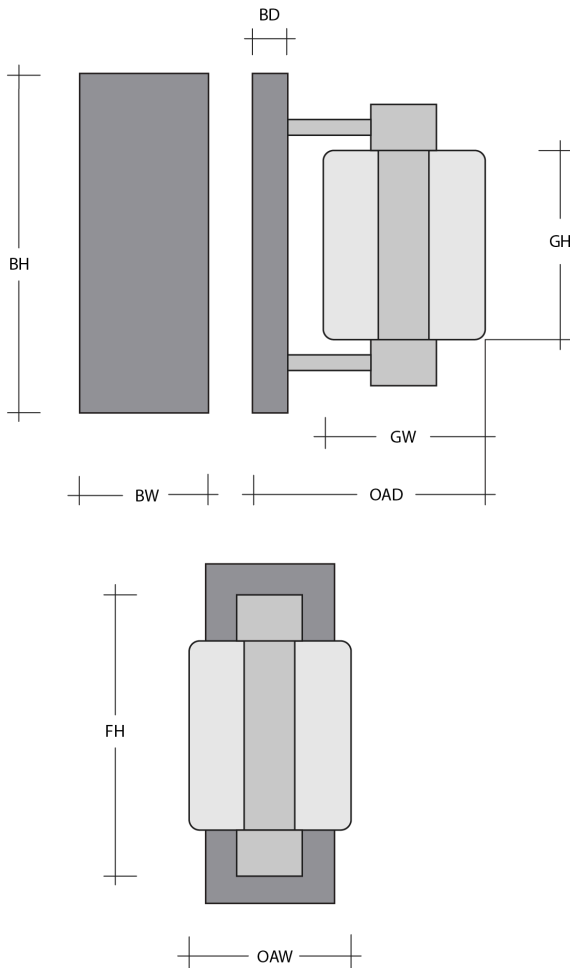

### General Notes:

- Visit [studio.hammerton.com](http://studio.hammerton.com) to read our complete warranty.
- All dimensions are in inches unless otherwise noted. Dimensions may vary up to 7/8".

Revision date: 2025-01-08

### Product Dimensions *Dimensions may vary up to 7/8"*

Overall Width	OAW	7.5 in
Overall Depth	OAD	9.1 in
Fixture Height	FH	15.5 in
Backplate Height	BH	17.5 in
Backplate Width	BW	5.5 in
Backplate Depth	BD	1.2 in

### Glass Dimensions

Medium Qty		1
Medium Glass Height	GH	10.8 in
Medium Glass Width	GW	7.5 in