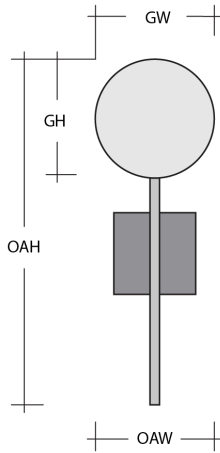

### Product Notes - PLEASE READ:

- All Hammerton Studio fixtures are handcrafted by artisans. Subtle imperfections reflect the mark of the maker and should be expected.
- This product may incorporate both steel and aluminum material. Transparent finishes may vary between steel and aluminum components.
- Products incorporating artisan blown and cast glass may create dramatic patterns of light and shadow on surrounding surfaces. While this is often desirable, shadowing can be minimized by adding recessed ceiling light to the installation area.

### General Notes:

- Visit [studio.hammerton.com](http://studio.hammerton.com) to read our complete warranty.
- All dimensions are in inches unless otherwise noted. Dimensions may vary up to 7/8".

Revision date: 2025-03-04

### Product Dimensions *Dimensions may vary up to 7/8"*

Overall Height	OAH	22.9 in
Overall Width	OAW	4.5 in
Overall Depth	OAD	6.6 in
Backplate Height	BH	4.5 in
Backplate Width	BW	4.5 in
Backplate Depth	BD	0.5 in

### Glass Dimensions

Medium Qty		1
Medium Glass Height	GH	10.4 in
Medium Glass Width	GW	4 in