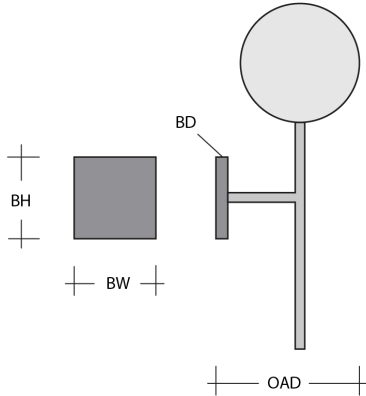

### Product Notes - PLEASE READ:

- All Hammerton Studio fixtures are handcrafted by artisans. Subtle imperfections reflect the mark of the maker and should be expected.
- This product may incorporate both steel and aluminum material. Transparent finishes may vary between steel and aluminum components.
- Products incorporating artisan blown and cast glass may create dramatic patterns of light and shadow on surrounding surfaces. While this is often desirable, shadowing can be minimized by adding recessed ceiling light to the installation area.

### General Notes:

- Visit [studio.hammerton.com](http://studio.hammerton.com) to read our complete warranty.
- All dimensions are in inches unless otherwise noted. Dimensions may vary up to 7/8".

Revision date: 2025-03-04

### Product Dimensions *Dimensions may vary up to 7/8"*

Overall Height	OAH	22.9 in
Overall Width	OAW	4.5 in
Overall Depth	OAD	6.6 in
Backplate Height	BH	4.5 in
Backplate Width	BW	4.5 in
Backplate Depth	BD	0.5 in

### Glass Dimensions

Medium Qty		1
Medium Glass Height	GH	10.4 in
Medium Glass Width	GW	4 in