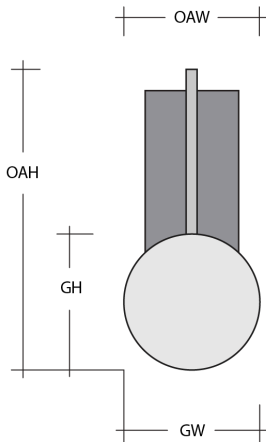

Finishes

			
Burnished Bronze (BB)	Beige Silver (BS)	Classic Silver (CS)	Flat Bronze (FB)
			
Gilded Brass (GB)	Graphite (GP)	Matte Black (MB)	Novel Brass (NB)

Glass Options

Product Notes - PLEASE READ:

- All Hammerton fixtures are handcrafted by artisans. Subtle imperfections reflect the mark of the maker and should be expected.
- This product may incorporate both steel and aluminum material. Transparent finishes may vary between steel and aluminum components.
- Products incorporating artisan blown and cast glass may create dramatic patterns of light and shadow on surrounding surfaces. While this is often desirable, shadowing can be minimized by adding recessed ceiling light to the installation area.

General Notes:

- Visit studio.hammerton.com to read our complete warranty.
- All dimensions are in inches unless otherwise noted. Dimensions may vary up to 7/8".

Revision date: 2026-01-21

Scan for Product & Install Info

Pebble Sconce

Product Dimensions *Dimensions may vary up to 7/8"*

Overall Height	OAH	15.4 in
Overall Width	OAW	5.2 in
Overall Depth	OAD	5.9 in
Backplate Height	BH	9 in
Backplate Width	BW	5 in
Backplate Depth	BD	0.5 in

Notes
Center of J-Box mounting pattern is located 3 inches from the top of the backplate.

Glass Dimensions

Large Qty		1
Large Glass Height	GH	9.7 in
Large Glass Width	GW	5.2 in

Electrical

Bulb/Lamping Qty		1
Bulb/Lamping Type		LED
Wattage		6 watts
Voltage		120 volts
Total Source Lumens		420 lumens
Dimming Type		TRIAC/ELV 0-10V
Correlated Color Temp: CCT		2700K or 3000K
Color Rendering Index: CRI		93+
Certification		ETL