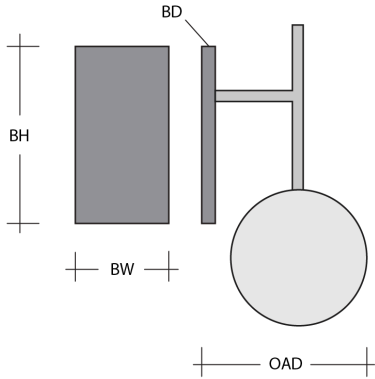

General Notes:

- Visit studio.hammerton.com to read our complete warranty.
- All dimensions are in inches unless otherwise noted. Dimensions may vary up to 7/8".

Revision date: 2026-01-21

Scan for Product & Install Info

Pebble Sconce

Product Dimensions *Dimensions may vary up to 7/8"*

Overall Height	OAH	15.4 in
Overall Width	OAW	5.2 in
Overall Depth	OAD	5.9 in
Backplate Height	BH	9 in
Backplate Width	BW	5 in
Backplate Depth	BD	0.5 in

Notes
Center of J-Box mounting pattern is located 3 inches from the top of the backplate.

Glass Dimensions

Large Qty		1
Large Glass Height	GH	9.7 in
Large Glass Width	GW	5.2 in

Electrical

Bulb/Lamping Qty		1
Bulb/Lamping Type		LED
Wattage		6 watts
Voltage		120 volts
Total Source Lumens		420 lumens
Dimming Type		TRIAC/ELV 0-10V
Correlated Color Temp: CCT		2700K or 3000K
Color Rendering Index: CRI		93+
Certification		ETL