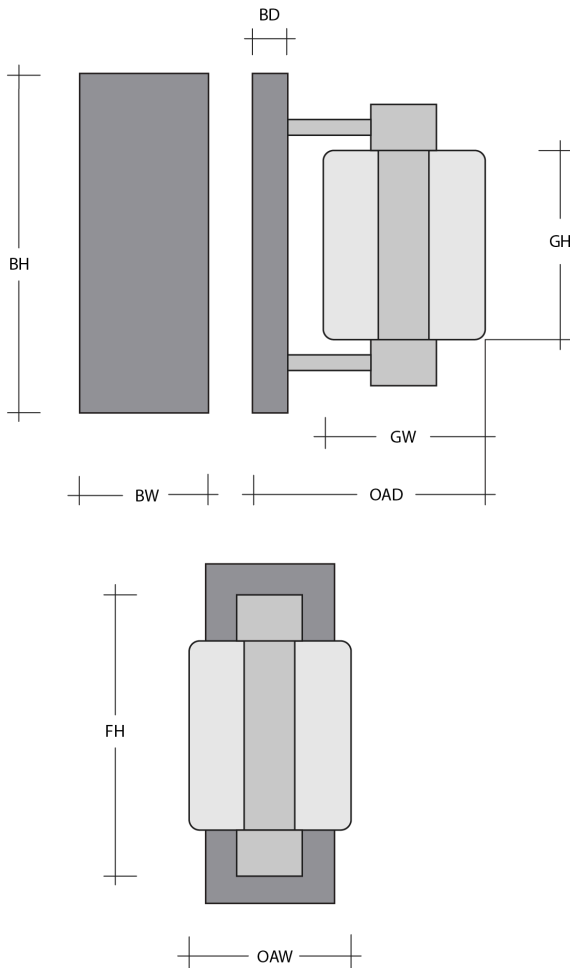

Mandrel Single Sconce - Mesa

Artisan blown Mesa glass and metalwork evoke the bold look of modern jewelry designs in this 18”H wall sconce. A glass ‘mandrel’ inner spine illuminates the crystal glass with 3000K integrated LED. Choose from several glass colors and finishes.

General Notes:

- Visit studio.hammerton.com to read our complete warranty.
- All dimensions are in inches unless otherwise noted. Dimensions may vary up to 7/8".

Revision date: 2025-01-08

[Scan for Product & Install Info](#)

Mandrel Single Sconce - Mesa

Product Dimensions *Dimensions may vary up to 7/8"*

Overall Width	OAW	8 in
Overall Depth	OAD	10.1 in
Fixture Height	FH	15.5 in
Backplate Height	BH	17.5 in
Backplate Width	BW	5.5 in
Backplate Depth	BD	1.2 in

Glass Dimensions

Medium Qty		1
Medium Glass Height	GH	10.8 in
Medium Glass Width	GW	8 in

Electrical

Bulb/Lamping Qty	1
Bulb/Lamping Type	LED
Wattage	9.5 watts
Voltage	120 volts
Total Source Lumens	850 lumens
Dimming Type	TRIAC/ELV
Correlated Color Temp: CCT	3000K
Color Rendering Index: CRI	93+
Certification	ETL