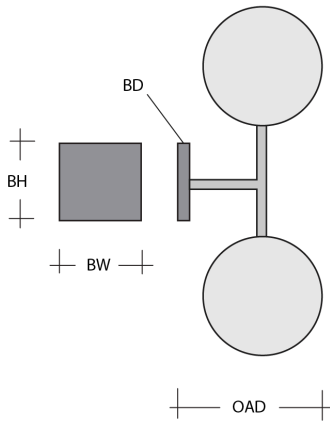

### Product Notes - PLEASE READ:

- All Hammerton Studio fixtures are handcrafted by artisans. Subtle imperfections reflect the mark of the maker and should be expected.
- This product may incorporate both steel and aluminum material. Transparent finishes may vary between steel and aluminum components.
- Products incorporating artisan blown and cast glass may create dramatic patterns of light and shadow on surrounding surfaces. While this is often desirable, shadowing can be minimized by adding recessed ceiling light to the installation area.

### General Notes:

- Visit [studio.hammerton.com](http://studio.hammerton.com) to read our complete warranty.
- All dimensions are in inches unless otherwise noted. Dimensions may vary up to 7/8".

Revision date: 2025-04-03

### Product Dimensions *Dimensions may vary up to 7/8"*

Overall Height	OAH	19.2 in
Overall Width	OAW	6.2 in
Overall Depth	OAD	7.7 in
Backplate Height	BH	4.5 in
Backplate Width	BW	4.5 in
Backplate Depth	BD	0.5 in