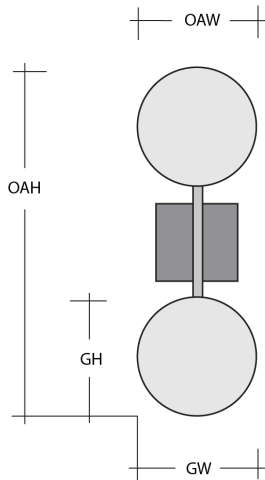

### Product Notes - PLEASE READ:

- All Hammerton Studio fixtures are handcrafted by artisans. Subtle imperfections reflect the mark of the maker and should be expected.
- This product may incorporate both steel and aluminum material. Transparent finishes may vary between steel and aluminum components.
- Products incorporating artisan blown and cast glass may create dramatic patterns of light and shadow on surrounding surfaces. While this is often desirable, shadowing can be minimized by adding recessed ceiling light to the installation area.

### General Notes:

- Visit [studio.hammerton.com](http://studio.hammerton.com) to read our complete warranty.
- All dimensions are in inches unless otherwise noted. Dimensions may vary up to 7/8".

Revision date: 2025-04-03

### Product Dimensions *Dimensions may vary up to 7/8"*

Overall Height	OAH	19.2 in
Overall Width	OAW	6.2 in
Overall Depth	OAD	7.7 in
Backplate Height	BH	4.5 in
Backplate Width	BW	4.5 in
Backplate Depth	BD	0.5 in