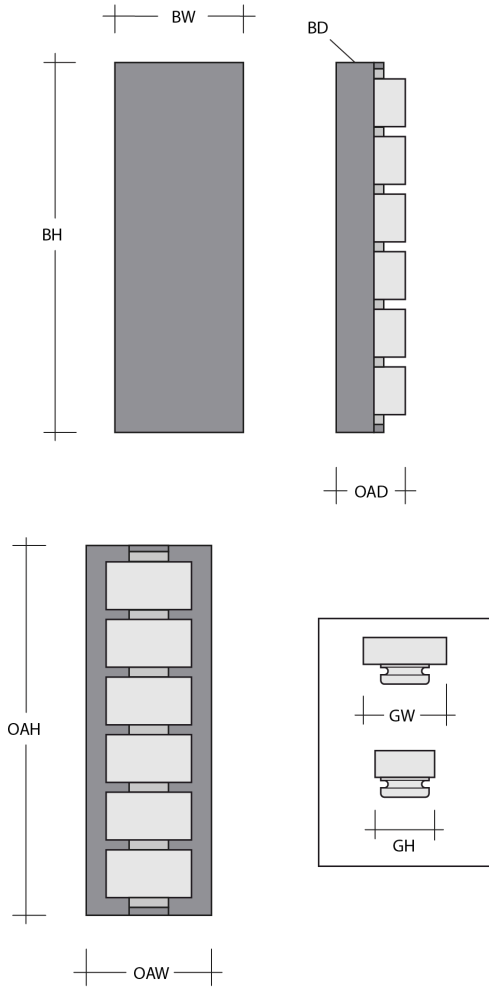

Matching Panel (000)

Light Oak (W01)

Dark Oak (W02)

Product Notes - PLEASE READ:

- All Hammerton Studio fixtures are handcrafted by artisans. Subtle imperfections reflect the mark of the maker and should be expected.
- This product may incorporate both steel and aluminum material. Transparent finishes may vary between steel and aluminum components.
- Products incorporating artisan blown and cast glass may create dramatic patterns of light and shadow on surrounding surfaces. While this is often desirable, shadowing can be minimized by adding recessed ceiling light to the installation area.

General Notes:

- Visit studio.hammerton.com to read our complete warranty.
- All dimensions are in inches unless otherwise noted. Dimensions may vary up to 7/8".

Revision date: 2025-06-13

[Scan for Product & Install Info](#)

Tessera Sconce - Small

Product Dimensions *Dimensions may vary up to 7/8"*

Overall Height	OAH	18.5 in
Overall Width	OAW	5.1 in
Overall Depth	OAD	3.2 – 4.4 in
Backplate Height	BH	18.5 in
Backplate Width	BW	5.1 in
Backplate Depth	BD	2.5 in
Notes		Fixture and Glass dimensions will vary based on glass option selection

Glass Dimensions

Glass Qty		7
Glass Height	GH	2.5 – 4.7 in
Glass Width	GW	2.5 – 4 in

Electrical

Bulb/Lamping Type	AC-LED
Wattage	34 watts
Voltage	120 volts
Total Source Lumens	3200 lumens
Dimming Type	TRIAC/ELV
Correlated Color Temp: CCT	3000K
Color Rendering Index: CRI	93+
Certification	ETL