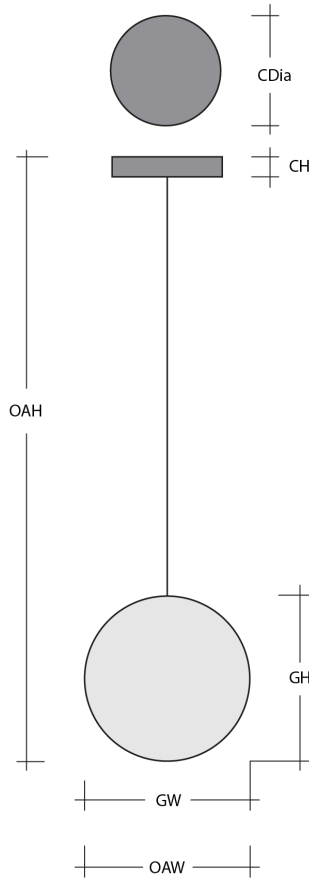

### Product Notes - PLEASE READ:

- All Hammerton Studio fixtures are handcrafted by artisans. Subtle imperfections reflect the mark of the maker and should be expected.
- This product may incorporate both steel and aluminum material. Transparent finishes may vary between steel and aluminum components.
- Products incorporating artisan blown and cast glass may create dramatic patterns of light and shadow on surrounding surfaces. While this is often desirable, shadowing can be minimized by adding recessed ceiling light to the installation area.

### General Notes:

- Visit [studio.hammerton.com](http://studio.hammerton.com) to read our complete warranty.
- All dimensions are in inches unless otherwise noted. Dimensions may vary up to 7/8".

Revision date: 2025-01-06

### Product Dimensions *Dimensions may vary up to 7/8"*

Overall Height	OAH	15.5 – 133.5 in
Overall Width	OAW	6.5 in
Canopy Height	CH	0.8 in
Canopy Diameter	CDia	6 in

### Glass Dimensions

Medium Qty		1
Medium Glass Height	GH	10.6 in
Medium Glass Width	GW	6.5 in