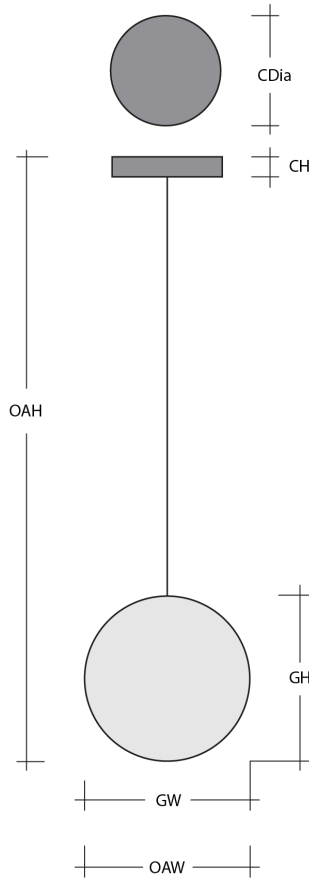

Clear (OC)

Smoke (OS)

Product Notes - PLEASE READ:

- All Hammerton Studio fixtures are handcrafted by artisans. Subtle imperfections reflect the mark of the maker and should be expected.
- This product may incorporate both steel and aluminum material. Transparent finishes may vary between steel and aluminum components.
- Products incorporating artisan blown and cast glass may create dramatic patterns of light and shadow on surrounding surfaces. While this is often desirable, shadowing can be minimized by adding recessed ceiling light to the installation area.

General Notes:

- Visit studio.hammerton.com to read our complete warranty.
- All dimensions are in inches unless otherwise noted. Dimensions may vary up to 7/8".

Revision date: 2025-01-06

[Scan for Product & Install Info](#)

Coppa Pendant

Product Dimensions *Dimensions may vary up to 7/8"*

Overall Height	OAH	10.1 – 128.1 in
Overall Width	OAW	8 in
Canopy Height	CH	0.8 in
Canopy Diameter	CDia	6 in

Glass Dimensions

Small Qty		1
Small Glass Height	GH	5.2 in
Small Glass Width	GW	8 in