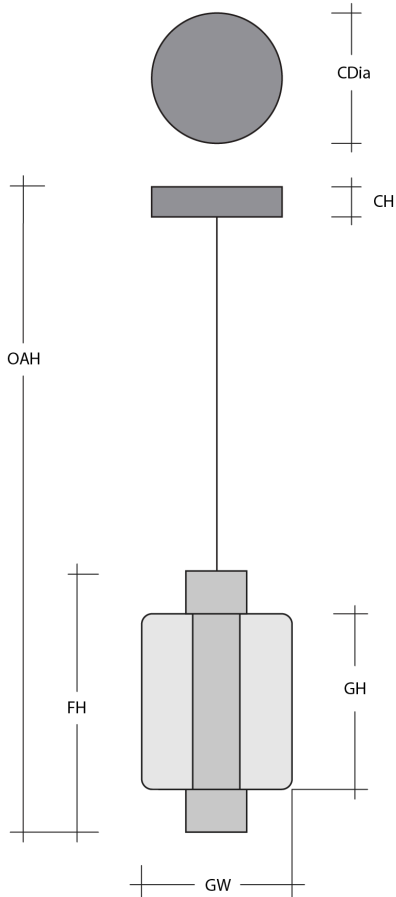

Mandrel Single Pendant - Gem

Artisan blown Gem glass and metalwork surrounding an inner glass spine evokes the bold look of modern jewelry designs in this 18"H pendant style. Each includes both ambient and downward-directed LED illumination and 10 feet of matching field-adjustable braided cord.

[Scan for Product & Install Info](#)

General Notes:

- Visit studio.hammerton.com to read our complete warranty.
- All dimensions are in inches unless otherwise noted. Dimensions may vary up to 7/8".

Revision date: 2025-01-08

Mandrel Single Pendant - Gem

Product Dimensions *Dimensions may vary up to 7/8"*

Overall Height	OAH	18.7 – 144 in
Canopy Height	CH	0.8 in
Canopy Diameter	CDia	6 in
Fixture Height	FH	16.8 in

Glass Dimensions

Medium Qty		1
Medium Glass Height	GH	10.8 in
Medium Glass Width	GW	7 in

Electrical

Bulb/Lamping Qty		2
Bulb/Lamping Type		LED
Wattage		14.5 watts
Voltage		120 volts
Total Source Lumens		850 lumens
Dimming Type		TRIAC/ELV
Correlated Color Temp: CCT		3000K
Color Rendering Index: CRI		93+
Certification		ETL