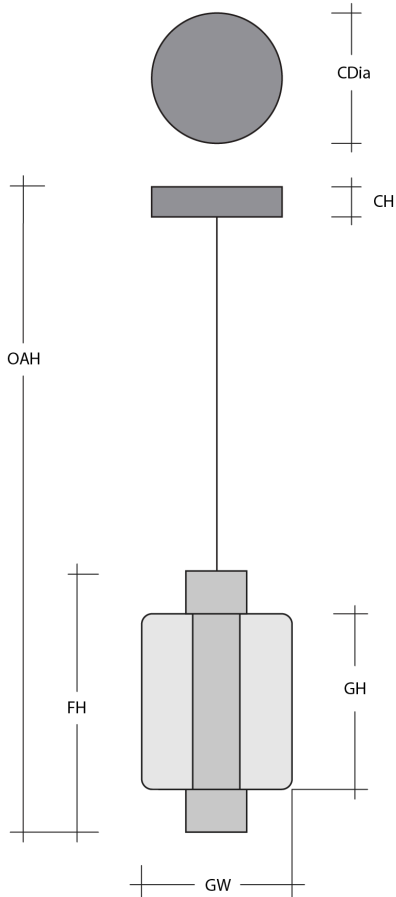

Mandrel Single Pendant - Aalto

Artisan blown Aalto glass and metalwork surrounding an inner glass spine evokes the bold look of modern jewelry designs in this 18"H pendant style. Each includes both ambient and downward-directed LED illumination and 10 feet of matching field-adjustable braided cord.

General Notes:

- Visit studio.hammerton.com to read our complete warranty.
- All dimensions are in inches unless otherwise noted. Dimensions may vary up to 7/8".

Revision date: 2025-01-08

[Scan for Product & Install Info](#)

Mandrel Single Pendant - Aalto

Product Dimensions *Dimensions may vary up to 7/8"*

Overall Height	OAH	18.7 – 144 in
Canopy Height	CH	0.8 in
Canopy Diameter	CDia	6 in
Fixture Height	FH	16.8 in

Glass Dimensions

Medium Qty		1
Medium Glass Height	GH	10.8 in
Medium Glass Width	GW	7.5 in

Electrical

Bulb/Lamping Qty		2
Bulb/Lamping Type		LED
Wattage		14.5 watts
Voltage		120 volts
Total Source Lumens		850 lumens
Dimming Type		TRIAC/ELV
Correlated Color Temp: CCT		3000K
Color Rendering Index: CRI		93+
Certification		ETL